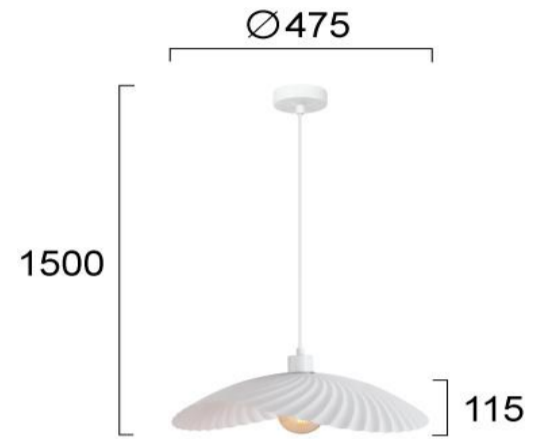

Product Datasheet

Code	4338700
Description	Pendant Light White Dance
Family	DANCE
Type	PENDANT
Type of Lamp	E27
Watt	1xMax 40W
Volt	220-240V AC
Hertz	50/60 Hz
Class	Class II
IP	IP20
Environment	Indoor
Color	WHITE
Material	ELECTROSTATIC PAINTED STEEL
Length	D:475
Height	H:1500
Width	