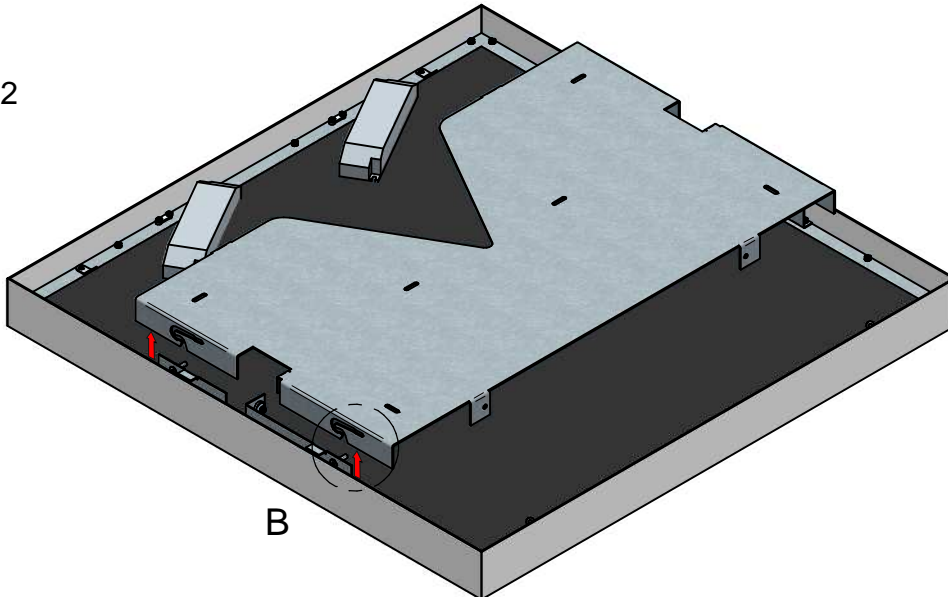

1

A

2

B

3

4

5

6

7

ON / OFF

KIT0026 - Phase Cut
1x 9024 MAX

Push Dim

AC 100-240V

8

9

10