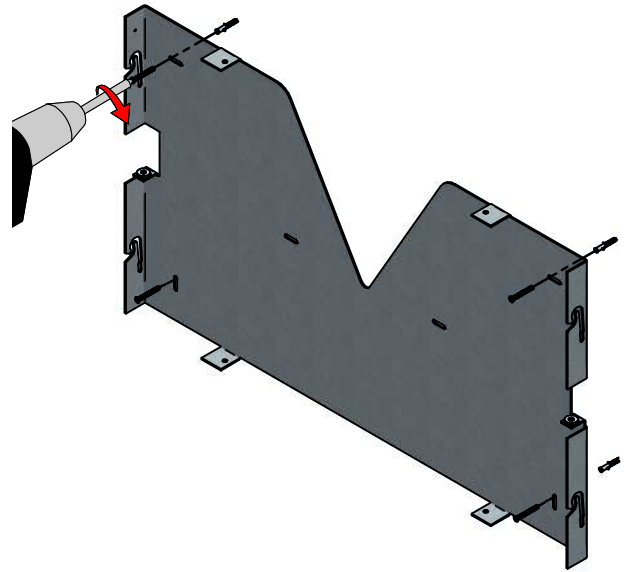

7

ON / OFF

KIT0026 - Phase Cut
1x 9024 MAX

Push Dim

AC 100-240V

8

9

10