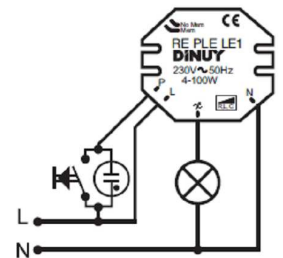

7

ON / OFF

KIT0026 - Phase Cut
1x 9024 MAX

Push Dim

AC 100-240V

8

9

10