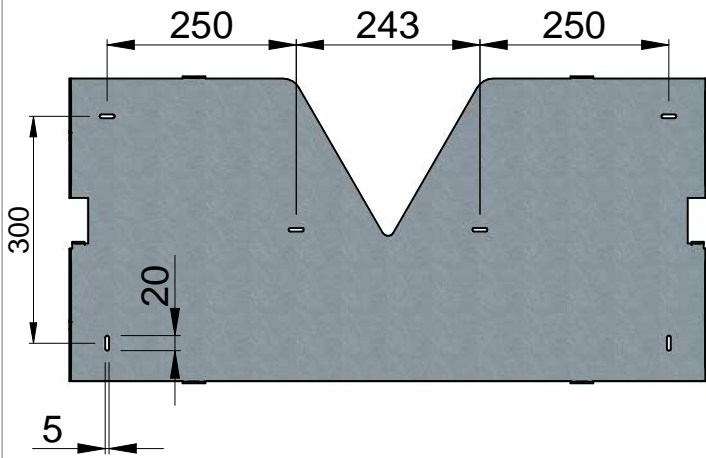

1

A

2

B

3

4

5

6

7

ON / OFF

KIT0026 - Phase Cut
1x 9024 MAX

Push Dim

AC 100-240V

8

9

10