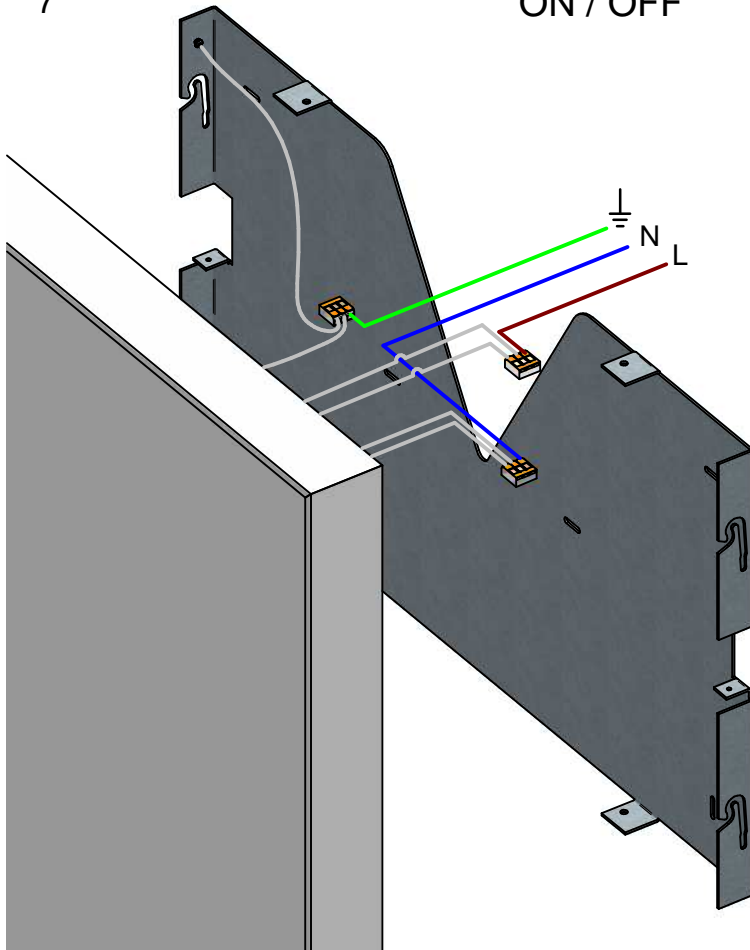

7

ON / OFF

KIT0026 - Phase Cut
1x 9024 MAX

Push Dim

AC 100-240V

8

9

10