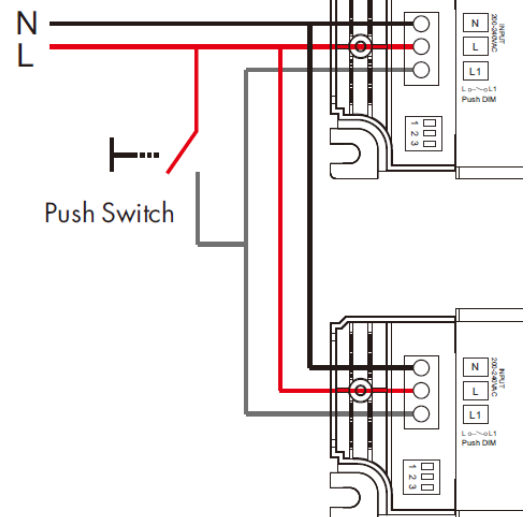

7

ON / OFF

KIT0026 - Phase Cut
1x 9024 MAX

Push Dim

AC 100-240V

8

9

10