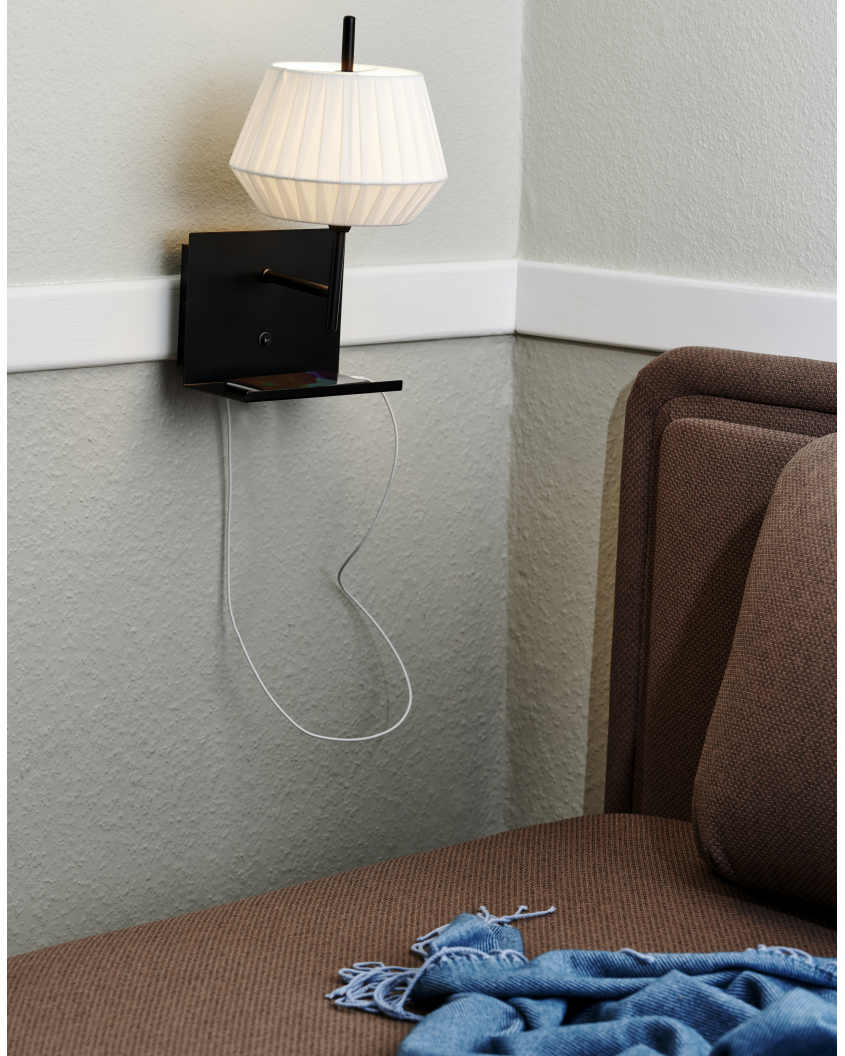

# DICTE | WALL LIGHTING | WHITE

2112391001

nordlux®

Voltage (V): 230 Volt  
IP degree if the fixture includes two types of IP degree: IP20  
Maximum compatible bulb wattage (W): 40W  
Class (Class I, Class II, Class III): Class 2 (Double isolated)  
Lampholder type (eg, E27/E14, etc): E14  
Switch placement: On the fixture

Primary material: Textile  
Secondary material: Metal  
Color of the cable: Black  
Length of the cable (cm): 150  
Is the cable replaceable: True

Color: White  
Height (cm): 37.5  
Width (cm): 21  
Shade Diameter (cm): 21  
Length (cm): 24  
Projection (cm): 24  
EAN: 5704924005558  
TUN: 2148702  
Item Number: 2112391001

Pcs Per Master Carton: 3  
Sales Box Height (cm): 31.5  
Sales Box Width(cm): 21.5  
Sales Box Depth (cm): 21.5  
Sales Box Volume m<sup>3</sup> : 0.0146  
Net weight of the luminaire (kg): 1.11

- Soft and natural design • Cotton shade
- Multifunctional bedside lamp • Soft and natural design

The round shade of the Dicte series is made from soft, handtied fabric that adds a cosy and homey feel to every room. The Dicte wall lamp has an integrated shelf for convenient storage and a USB port for charging your phone or other device. The pleated cotton shade ensures a soft and diffused light.