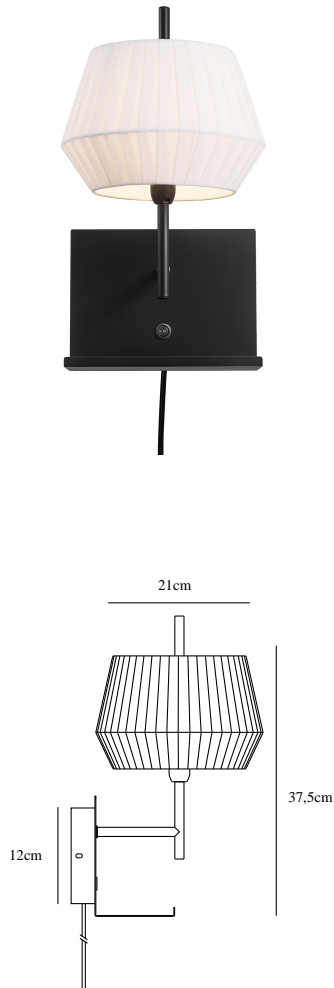

# DICTE | WALL LIGHTING | WHITE

2112391001

nordlux®

Voltage (V): 230 Volt  
IP degree if the fixture includes two types of IP degree: IP20  
Maximum compatible bulb wattage (W): 40W  
Class (Class I, Class II, Class III): Class 2 (Double isolated)  
Lampholder type (eg, E27/E14, etc): E14  
Switch placement: On the fixture

Primary material: Textile  
Secondary material: Metal  
Color of the cable: Black  
Length of the cable (cm): 150  
Is the cable replaceable: True

Color: White  
Height (cm): 37.5  
Width (cm): 21  
Shade Diameter (cm): 21  
Length (cm): 24  
Projection (cm): 24  
EAN: 5704924005558  
TUN: 2148702  
Item Number: 2112391001

Pcs Per Master Carton: 3  
Sales Box Height (cm): 31.5  
Sales Box Width(cm): 21.5  
Sales Box Depth (cm): 21.5  
Sales Box Volume m<sup>3</sup> : 0.0146  
Net weight of the luminaire (kg): 1.11

- Soft and natural design • Cotton shade
- Multifunctional bedside lamp • Soft and natural design

The round shade of the Dicte series is made from soft, handtied fabric that adds a cosy and homey feel to every room. The Dicte wall lamp has an integrated shelf for convenient storage and a USB port for charging your phone or other device. The pleated cotton shade ensures a soft and diffused light.