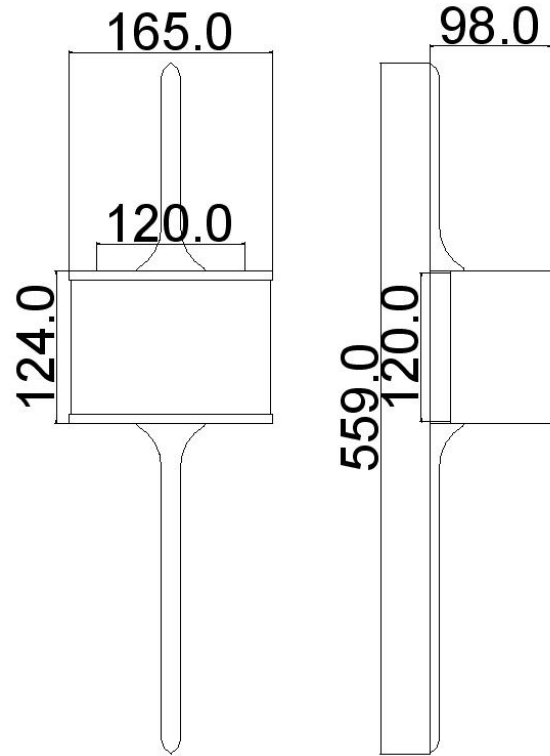

BRAND: Mona

STYLE: 2Lt Wall Light Small

1. Item Code	KL/MONA/S CLP or NBR or PC or PB	23. Maximum Drop	N/a
2. Drawing No.	KL 43375 Mona S	24. Adjustable?	No
3. Tested?	No	25. Shade/Glass Material	Etched White Glass
4. Final Sign-off Sample Done?	No	26. Shade Width (mm)	165
5. Category	Bathroom	27. Shade Height (mm)	126
6. Type	Wall Light	28. Shade Depth (mm)	98
7. Finish	Classic Pewter, Natural Brass, Polished Chrome, Polished Brass	29. Size of Back-Plate/Ceiling Rose (mm)	120 x 120
8. IP Rating	IP44	30. Main Material	Steel
9. Class	I	31. Power Cable Colour	N/a
10. Voltage	240v	32. Power Cable Length (mm)	200
11. Wattage (1)	2 x 3.5w	33. Chain Length (mm)	N/a
12. Wattage (2)	N/a	34. Rod Length (mm)	N/a
13. Lamp Holder Type (1)	2 x G9 LED	35. PIR	No
14. Lamp Holder Type (2)	N/a	36. Switch Type and location	N/a
15. No. of Lamps	2	37. Connection Method	IP44 Terminal Block
16. Lamp Supplied	Yes	38. Plug Type	N/a
17. Dimmable?	Not with Lamp Supplied	39. Plug Colour	N/a
18. Lumen Output & Colour Temp	Lamp: 640Lm & 3000k	40. Product Weight (kg)	1.6
19. Overall Width/Diameter (mm)	165	41. Carton Dimensions (mm)	350 x 230 x 185
20. Overall Height (mm)	559	42. Carton Weight (kg)	1.8
21. Overall Depth (mm)	98	43. Notes 1	
22. Minimum Drop	N/a	44. Notes 2	