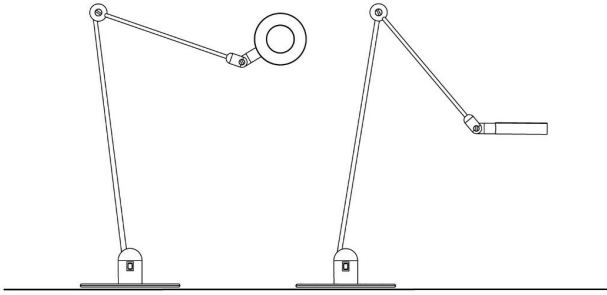

#### Dimensions

Width:	115 cm	Hole Diameter:	-
Height:	-	Hole Depth:	-
Length:	-	Net weight:	3,5 Kg
Depth:	-		
Diameter:	12 cm		

#### Device Specifications

Type of emission:	direct/indirect	Power cable length:	200 cm	Driver:	included
Power:	-	Steel cable length:	-	Power supply assembly:	external
Light output:	-	Glow Wire Test:	-	Power supply:	electronic driver on the plug
Beam angle:	-	Impact Resistance:	-	Type of dimming:	-
				Voltage:	230V

technical drawing

Dimensions

Width: 115 cm

Height: -

Length: -

Depth: -

Diameter: 12 cm

Hole Diameter: -

Hole Depth: -

Net weight: 3,5 Kg