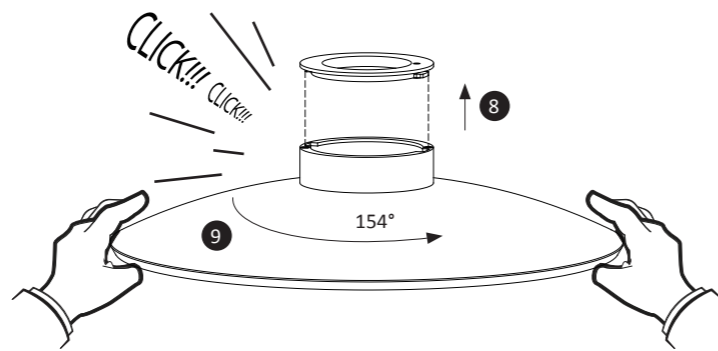

230V / 50Hz~

LED

1 x LED-Board 9V DC / 6,2W
1 x LED-Board 27V DC / 19,5W

4x

4x

4

5

6