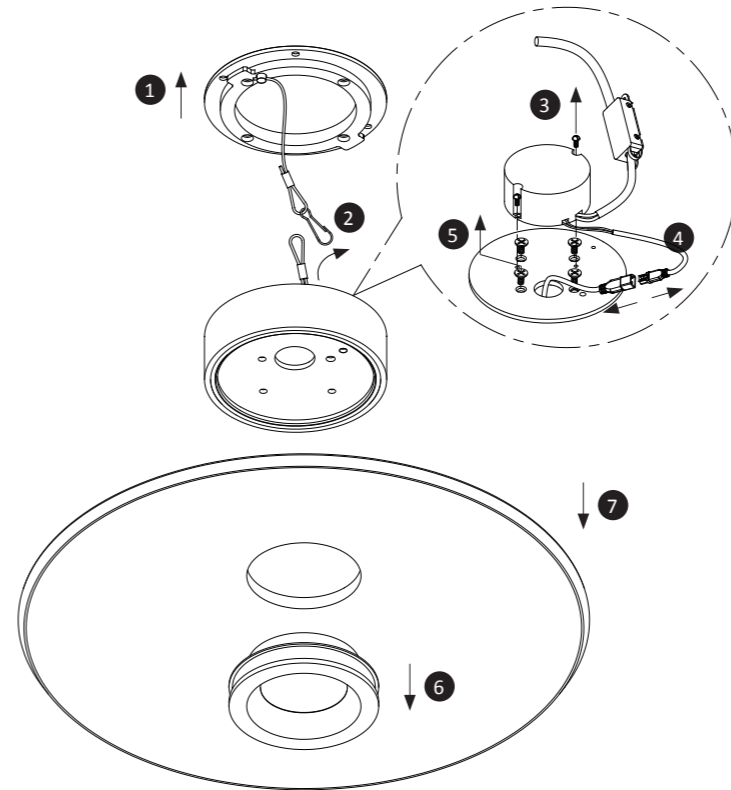

230V / 50Hz~

LED

1 x LED-Board 9V DC / 6,2W
1 x LED-Board 27V DC / 19,5W

4x

4x

4

5

6