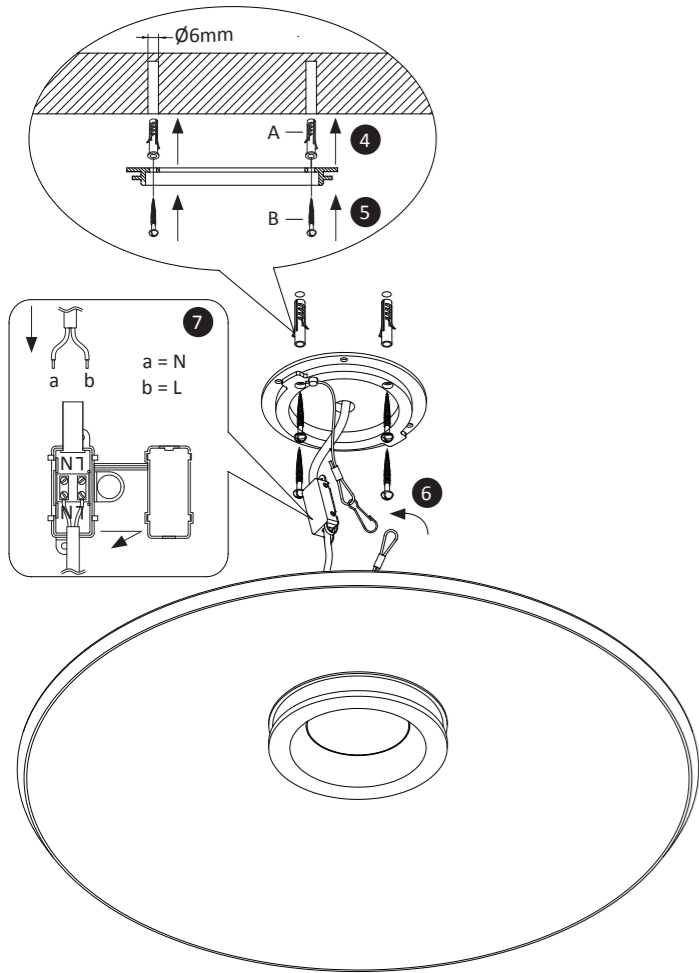

230V / 50Hz~

LED

1 x LED-Board 9V DC / 6,2W
1 x LED-Board 27V DC / 19,5W

4x

4x

4

5

6