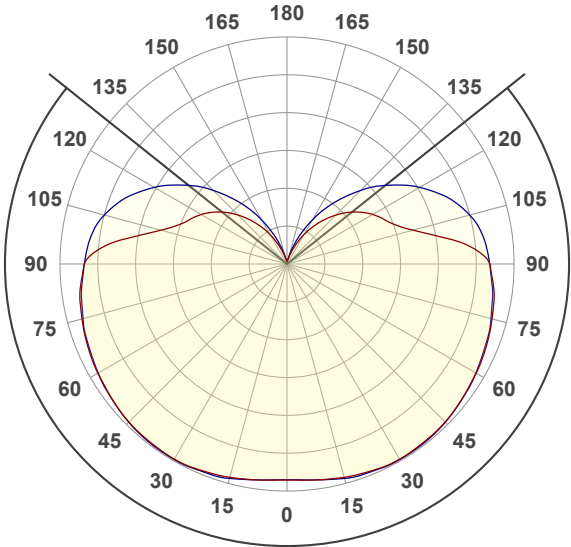

NUURA

Miira 1

Brass, Rock Grey / Opal White

LIGHT CALCULATIONS

Light efficiency:

Light quality:

Color temperature: