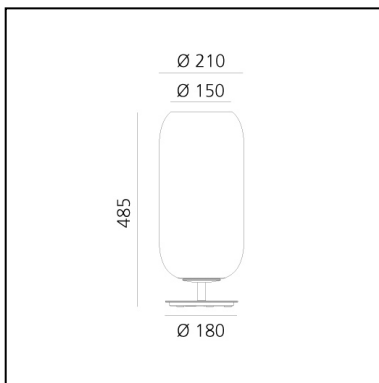

Gople Table - Black/Blue

BIG - Bjarke Ingels Group

IP20   

LUMINAIRE

- Watt: **20W**
- Delivered lumens output: **1456lm**
- CCT: **3000K**
- Efficiency: **59%**
- Efficacy: **72.82lm/W**
- CRI: **80**

DESCRIPTION

PRODUCT CODE: 1408350A

FEATURES

- Article Code: **1408350A**
- Colour: **Black/Blue**
- Installation: **Table**
- Material: **Blown glass, aluminium**
- Series: **Design Collection**
- Environment: **Indoor**
- design by: **BIG - Bjarke Ingels Group**

DIMENSIONS

- Height: **cm 48.5**
- Diameter: **cm 21**
- Base Diameter: **cm 18**

SOURCES NOT INCLUDED

- Category: **LED RETROFIT**
- Number: **1**
- Watt: **20W**
- Socket: **E27**