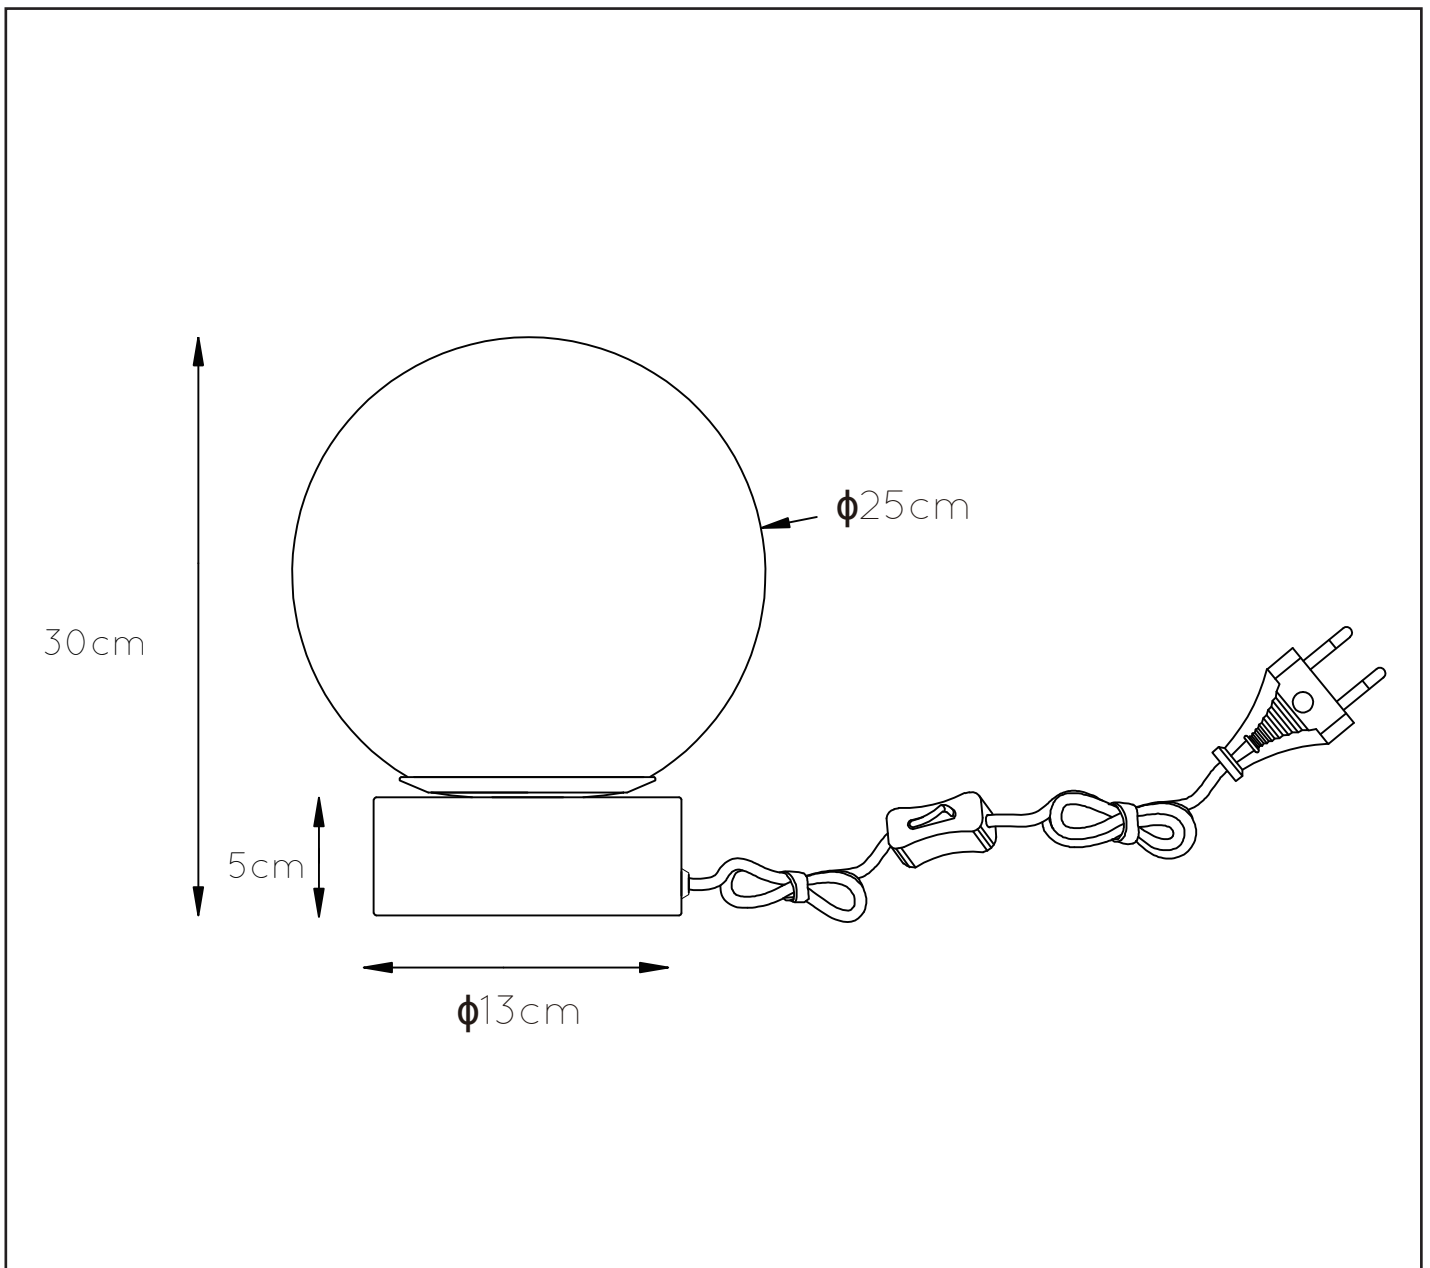

JORIT

Item number : 45563/25/65

EAN code : 5411212450616

For more specifications, dimensions please visit
www.lucide.com