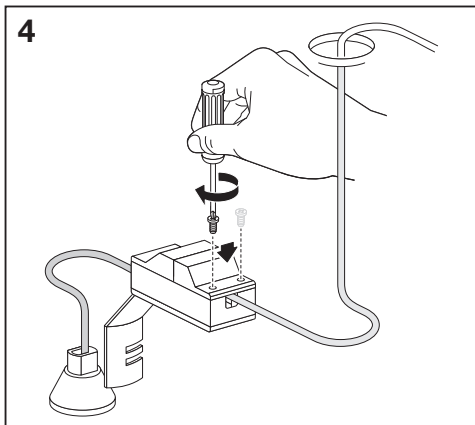

SPOTLIGHT RECESS SET

	EAN	W	Max. W	lm	K	⊖ (°C)	V~	mA	Hz	PF
SP SET 5X2.6W 2700K 230V WT GU10	4058075711037	5x2.6	5x7	5x230	2700	-20...+40	220-240	5x25	50/60	>0.4
SP SET 5X2.6W 2700K 230V BN GU10	4058075711051	5x2.6	5x7	5x230	2700	-20...+40	220-240	5x25	50/60	>0.4

SPOTLIGHT RECESS SET

	EAN	This product contains a light source of energy efficiency class	Contained Light Source
SP SET 5X2.6W 2700K 230V WT GU10	4058075711037	F	
SP SET 5X2.6W 2700K 230V BN GU10	4058075711051		