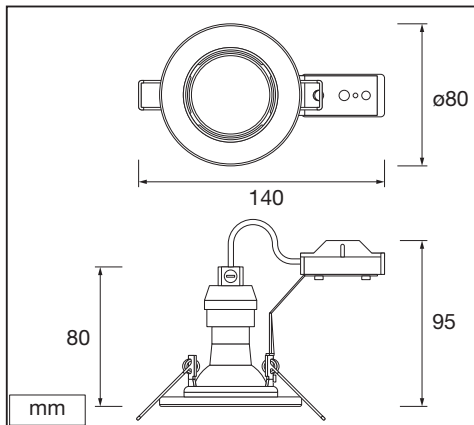

SPOTLIGHT RECESS SET

	EAN	W	Max. W	lm	K	⊖ (°C)	V~	mA	Hz	PF
SP SET 5X2.6W 2700K 230V WT GU10	4058075711037	5x2.6	5x7	5x230	2700	-20...+40	220-240	5x25	50/60	>0.4
SP SET 5X2.6W 2700K 230V BN GU10	4058075711051	5x2.6	5x7	5x230	2700	-20...+40	220-240	5x25	50/60	>0.4

SPOTLIGHT RECESS SET

	EAN	This product contains a light source of energy efficiency class	Contained Light Source
SP SET 5X2.6W 2700K 230V WT GU10	4058075711037	F	
SP SET 5X2.6W 2700K 230V BN GU10	4058075711051		