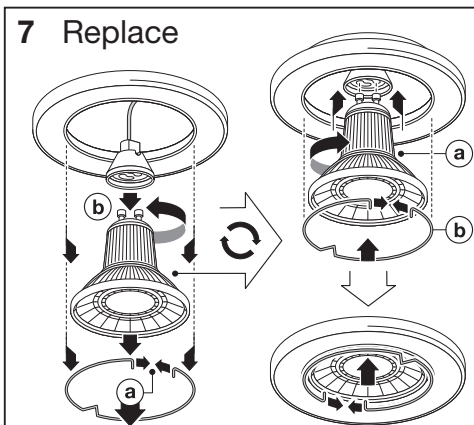

SPOTLIGHT RECESS SET

	EAN	W	Max. W	lm	K	⊖ (°C)	V~	mA	Hz	PF
SP SET 5X2.6W 2700K 230V WT GU10	4058075711037	5x2.6	5x7	5x230	2700	-20...+40	220-240	5x25	50/60	>0.4
SP SET 5X2.6W 2700K 230V BN GU10	4058075711051	5x2.6	5x7	5x230	2700	-20...+40	220-240	5x25	50/60	>0.4

SPOTLIGHT RECESS SET

	EAN	This product contains a light source of energy efficiency class	Contained Light Source
SP SET 5X2.6W 2700K 230V WT GU10	4058075711037	F	
SP SET 5X2.6W 2700K 230V BN GU10	4058075711051		