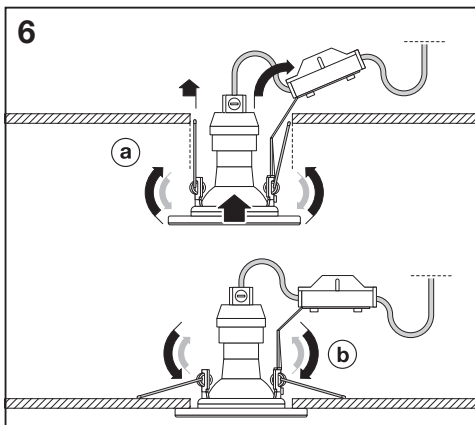

SPOTLIGHT RECESS SET

	EAN	W	Max. W	lm	K	⊖ (°C)	V~	mA	Hz	PF
SP SET 5X2.6W 2700K 230V WT GU10	4058075711037	5x2.6	5x7	5x230	2700	-20...+40	220-240	5x25	50/60	>0.4
SP SET 5X2.6W 2700K 230V BN GU10	4058075711051	5x2.6	5x7	5x230	2700	-20...+40	220-240	5x25	50/60	>0.4

SPOTLIGHT RECESS SET

	EAN	This product contains a light source of energy efficiency class	Contained Light Source
SP SET 5X2.6W 2700K 230V WT GU10	4058075711037	F	
SP SET 5X2.6W 2700K 230V BN GU10	4058075711051		