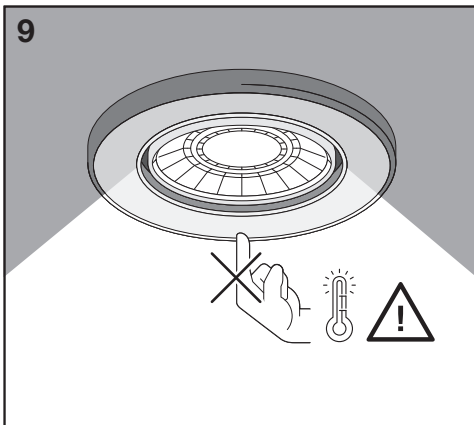

SPOTLIGHT RECESS SET

	EAN	W	Max. W	lm	K	⊖ (°C)	V~	mA	Hz	PF
SP SET 5X2.6W 2700K 230V WT GU10	4058075711037	5x2.6	5x7	5x230	2700	-20...+40	220-240	5x25	50/60	>0.4
SP SET 5X2.6W 2700K 230V BN GU10	4058075711051	5x2.6	5x7	5x230	2700	-20...+40	220-240	5x25	50/60	>0.4

SPOTLIGHT RECESS SET

	EAN	This product contains a light source of energy efficiency class	Contained Light Source
SP SET 5X2.6W 2700K 230V WT GU10	4058075711037	F	
SP SET 5X2.6W 2700K 230V BN GU10	4058075711051		