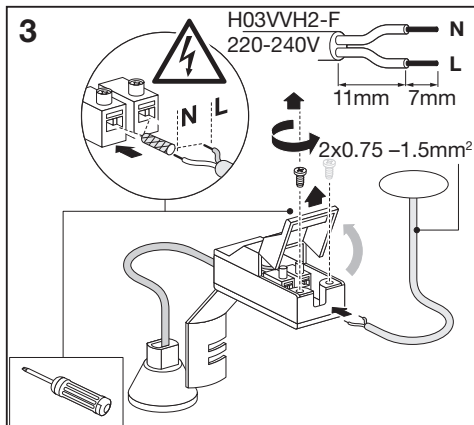

SPOTLIGHT RECESS SET

	EAN	W	Max. W	lm	K	⊖ (°C)	V~	mA	Hz	PF
SP SET 5X2.6W 2700K 230V WT GU10	4058075711037	5x2.6	5x7	5x230	2700	-20...+40	220-240	5x25	50/60	>0.4
SP SET 5X2.6W 2700K 230V BN GU10	4058075711051	5x2.6	5x7	5x230	2700	-20...+40	220-240	5x25	50/60	>0.4

SPOTLIGHT RECESS SET

	EAN	This product contains a light source of energy efficiency class	Contained Light Source
SP SET 5X2.6W 2700K 230V WT GU10	4058075711037	F	
SP SET 5X2.6W 2700K 230V BN GU10	4058075711051		