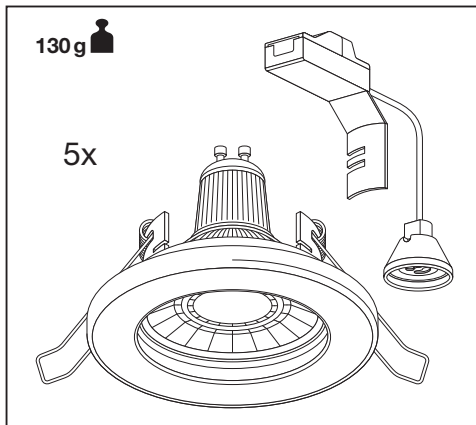

SPOTLIGHT RECESS SET

	EAN	W	Max. W	lm	K	⊖ (°C)	V~	mA	Hz	PF
SP SET 5X2.6W 2700K 230V WT GU10	4058075711037	5x2.6	5x7	5x230	2700	-20...+40	220-240	5x25	50/60	>0.4
SP SET 5X2.6W 2700K 230V BN GU10	4058075711051	5x2.6	5x7	5x230	2700	-20...+40	220-240	5x25	50/60	>0.4

SPOTLIGHT RECESS SET

	EAN	This product contains a light source of energy efficiency class	Contained Light Source
SP SET 5X2.6W 2700K 230V WT GU10	4058075711037	F	
SP SET 5X2.6W 2700K 230V BN GU10	4058075711051		