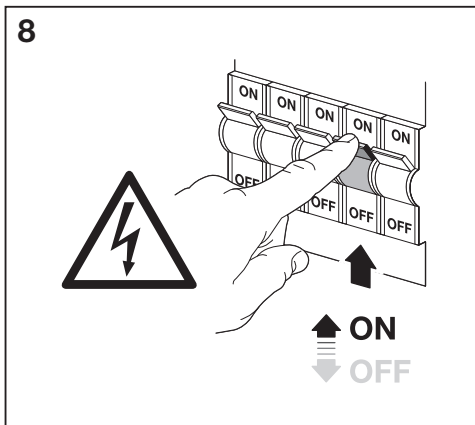

SPOTLIGHT RECESS SET

	EAN	This product contains a light source of energy efficiency class	Contained Light Source
SP SET 5X2.6W 2700K 230V WT GU10	4058075711037	F	
SP SET 5X2.6W 2700K 230V BN GU10	4058075711051		