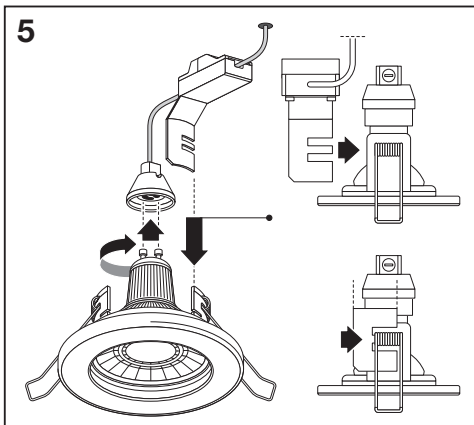

SPOTLIGHT RECESS SET

	EAN	W	Max. W	lm	K	⊖ (°C)	V~	mA	Hz	PF
SP SET 5X2.6W 2700K 230V WT GU10	4058075711037	5x2.6	5x7	5x230	2700	-20...+40	220-240	5x25	50/60	>0.4
SP SET 5X2.6W 2700K 230V BN GU10	4058075711051	5x2.6	5x7	5x230	2700	-20...+40	220-240	5x25	50/60	>0.4

SPOTLIGHT RECESS SET

	EAN	This product contains a light source of energy efficiency class	Contained Light Source
SP SET 5X2.6W 2700K 230V WT GU10	4058075711037	F	
SP SET 5X2.6W 2700K 230V BN GU10	4058075711051		