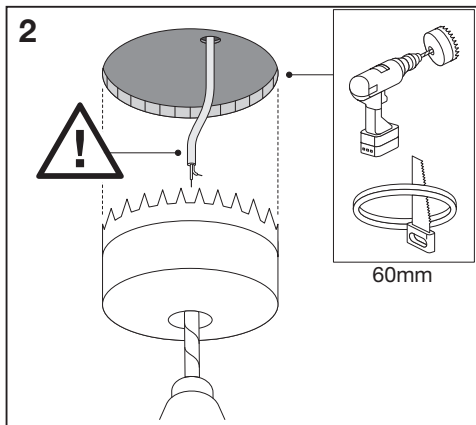

SPOTLIGHT RECESS SET

	EAN	W	Max. W	lm	K	⊖ (°C)	V~	mA	Hz	PF
SP SET 5X2.6W 2700K 230V WT GU10	4058075711037	5x2.6	5x7	5x230	2700	-20...+40	220-240	5x25	50/60	>0.4
SP SET 5X2.6W 2700K 230V BN GU10	4058075711051	5x2.6	5x7	5x230	2700	-20...+40	220-240	5x25	50/60	>0.4

SPOTLIGHT RECESS SET

	EAN	This product contains a light source of energy efficiency class	Contained Light Source
SP SET 5X2.6W 2700K 230V WT GU10	4058075711037	F	
SP SET 5X2.6W 2700K 230V BN GU10	4058075711051		