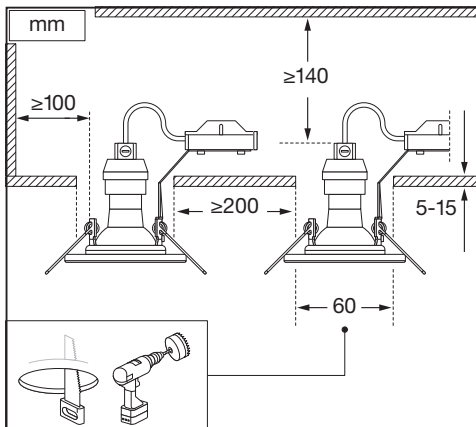

SPOTLIGHT RECESS SET

	EAN	W	Max. W	lm	K	⊖ (°C)	V~	mA	Hz	PF
SP SET 5X2.6W 2700K 230V WT GU10	4058075711037	5x2.6	5x7	5x230	2700	-20...+40	220-240	5x25	50/60	>0.4
SP SET 5X2.6W 2700K 230V BN GU10	4058075711051	5x2.6	5x7	5x230	2700	-20...+40	220-240	5x25	50/60	>0.4

SPOTLIGHT RECESS SET

	EAN	This product contains a light source of energy efficiency class	Contained Light Source
SP SET 5X2.6W 2700K 230V WT GU10	4058075711037	F	
SP SET 5X2.6W 2700K 230V BN GU10	4058075711051		