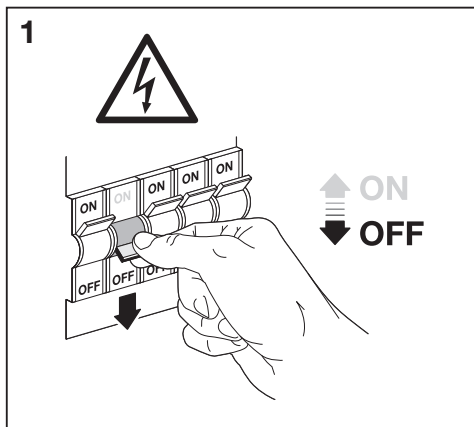

SPOTLIGHT RECESS SET

	EAN	This product contains a light source of energy efficiency class	Contained Light Source
SP SET 5X2.6W 2700K 230V WT GU10	4058075711037	F	
SP SET 5X2.6W 2700K 230V BN GU10	4058075711051		