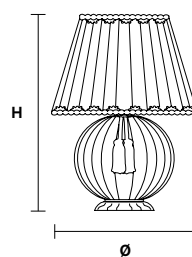

## TECHNICAL INFORMATION

Ø 30 cm / 11.80"  
H 41 cm / 16.20"

## LIGHTING SYSTEM

1×E27×60 W max  
(not included).

**Base in vetro di Murano soffiato e lavorato a mano.**

Hand made blown Murano glass base.

**G03**  
Shiny gold

VE 1008/TL1

Table lamp

## LIGHTING SYSTEM

1×E26×60 W max  
(not included).

**Base in vetro di Murano soffiato e lavorato a mano.**

Hand made blown Murano glass base.

**G03**  
Shiny gold