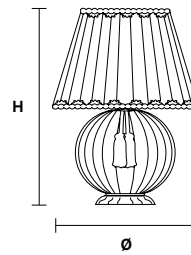

## TECHNICAL INFORMATION

Ø 30 cm / 11.80"  
H 41 cm / 16.20"

## LIGHTING SYSTEM

1×E27×60 W max  
(not included).

**Base in vetro di Murano soffiato e lavorato a mano.**

Hand made blown Murano glass base.

**G03**  
Shiny gold

VE 1008/TL1

Table lamp

## LIGHTING SYSTEM

1×E26×60 W max  
(not included).

**Base in vetro di Murano soffiato e lavorato a mano.**

Hand made blown Murano glass base.

**G03**  
Shiny gold