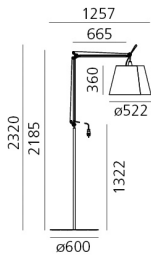

## LUMINAIRE

- Watt: **20W**
- Delivered lumens output: **815lm**
- CCT: **3000K**
- Efficiency: **47%**
- Efficacy: **40.75lm/W**
- CRI: **80**

## DIMENSIONS

- Diameter: **cm 52**
- Base Diameter: **cm 60**
- Max Extension Height: **cm 2.3**

## SOURCES INCLUDED

- Category: **Led**
- Number: **1**
- Watt: **20 W**
- Delivered lumens output: **1865 lm**
- Color temperature (K): **3000 K**
- CRI: **80**

Accessories

TOLOMEO OUTDOOR DIFF. 520 SPUN WHITE  
T077330