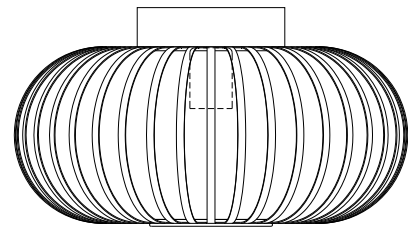

RECOMMENDED LUCIDE LIGHT SOURCE

49032/05/65
Light source dimmable : Yes
Light source incl. : No

General

Dimensions LxWxH : 39.5cm x 39.5cm x 23 cm
Height minimum : 23cm
Height maximum : 23 cm
Dimensions shade LxWxH : 39.5cm x 39.5cm x 18 cm
Main material : Metal
Ceiling rose material : Metal
Color :White
Style : Modern
Shape : Oval
Weight : 2.0 kg
Warranty : 2 years

Product specifications

Dimmable : Yes
Light direction : Around (Diffuse)
Adjustable in height : No
Directional : Not Directional
Cable : No
Cable length : -
Sensor : Without Sensor
Control : Light Switch Control
IP-Class : 20
Electric class : 1
Light source including ? : No
Lamp socket : E27
Light source number : 1
Power requirements : 220-240V~50Hz
Bulb type & maximum wattage : E27- max.60W

For more specifications of this product please visit

www.lucide.com

MANUELA

Itemnumber : 78174/40/31

EAN code : 5411212782359

For more specifications, dimensions please visit

www.lucide.com

LUCIDE

INSTALLATION DRAWING SPECIFICATION

1

2