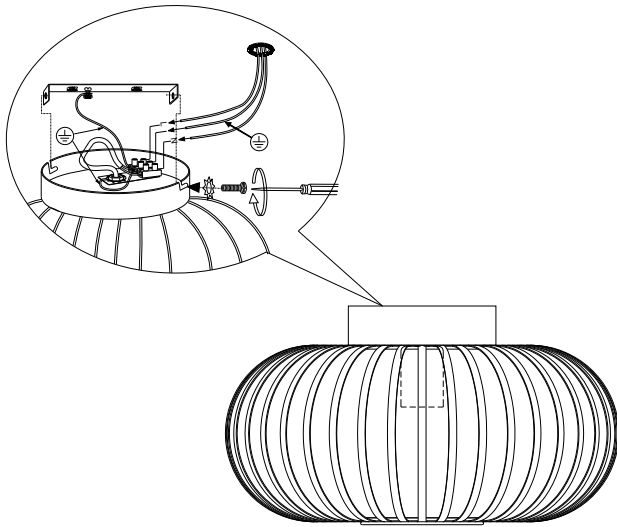

RECOMMENDED LUCIDE LIGHT SOURCE

49032/05/65
Light source dimmable : Yes
Light source incl. : No

General

Dimensions LxWxH : 39.5cm x 39.5cm x 23 cm
Height minimum : 23cm
Height maximum : 23 cm
Dimensions shade LxWxH : 39.5cm x 39.5cm x 18 cm
Main material : Metal
Ceiling rose material : Metal
Color :White
Style : Modern
Shape : Oval
Weight : 2.0 kg
Warranty : 2 years

Product specifications

Dimmable : Yes
Light direction : Around (Diffuse)
Adjustable in height : No
Directional : Not Directional
Cable : No
Cable length : -
Sensor : Without Sensor
Control : Light Switch Control
IP-Class : 20
Electric class : 1
Light source including ? : No
Lamp socket : E27
Light source number : 1
Power requirements : 220-240V~50Hz
Bulb type & maximum wattage : E27- max.60W

For more specifications of this product please visit

www.lucide.com

MANUELA

Itemnumber : 78174/40/31

EAN code : 5411212782359

For more specifications, dimensions please visit

www.lucide.com

LUCIDE

INSTALLATION DRAWING SPECIFICATION

1

2