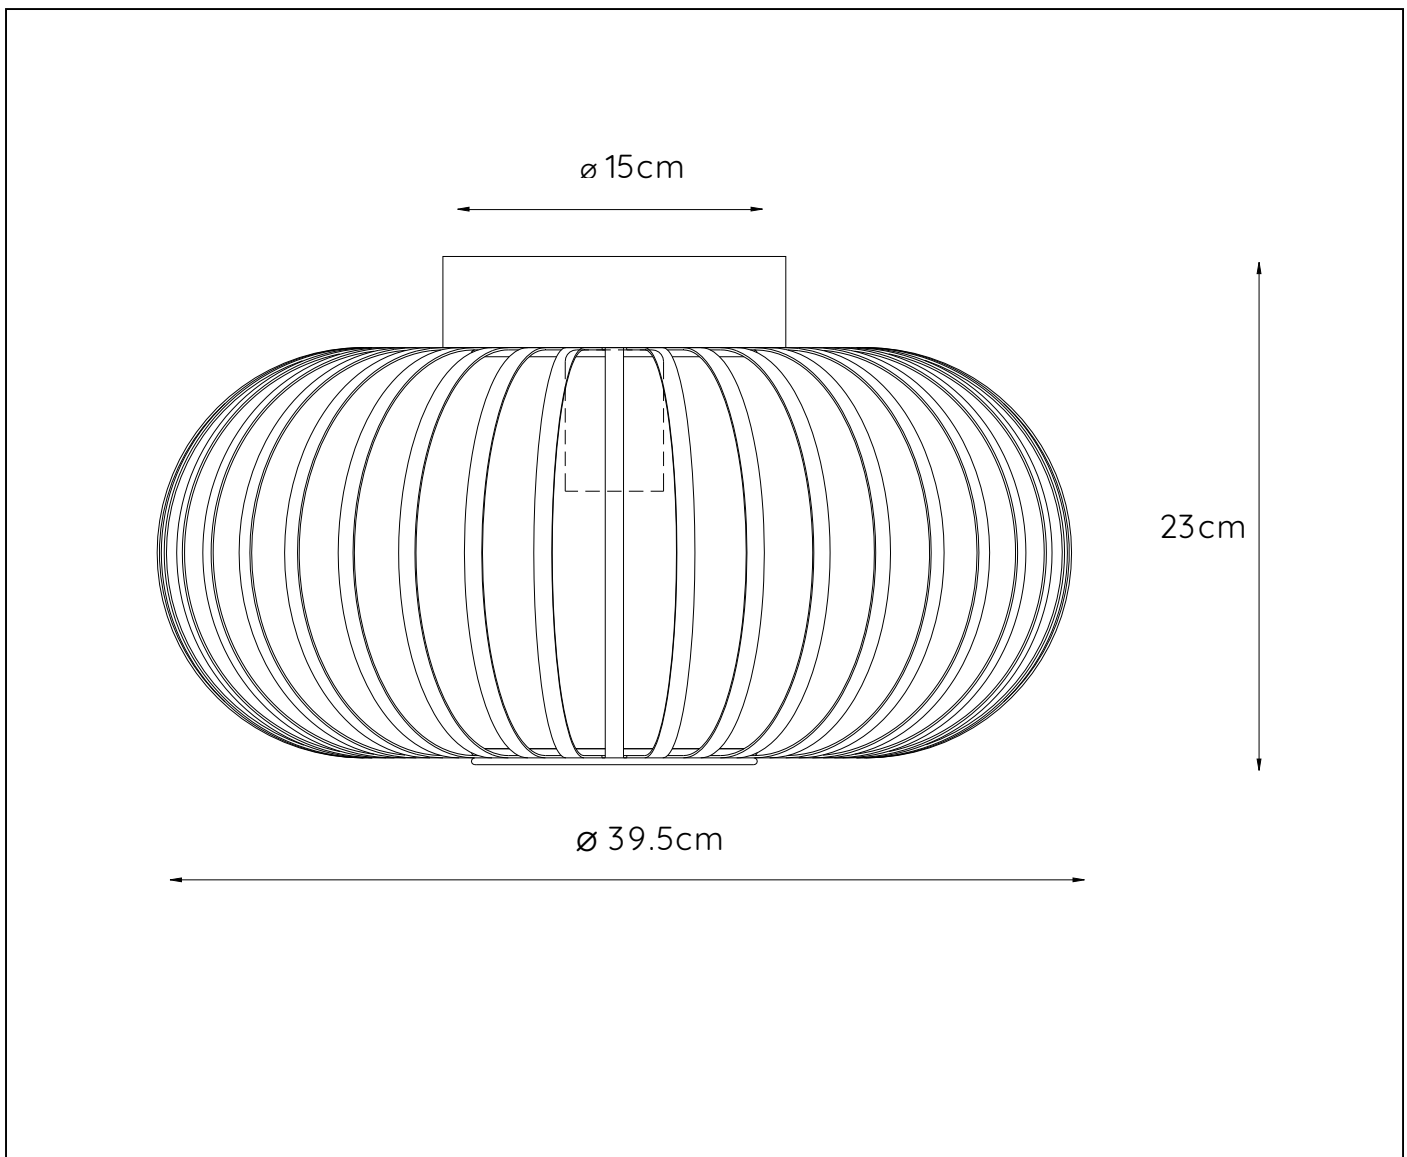

RECOMMENDED LUCIDE LIGHT SOURCE

49032/05/65
Light source dimmable : Yes
Light source incl. : No

General

Dimensions LxWxH : 39.5cm x 39.5cm x 23 cm
Height minimum : 23cm
Height maximum : 23 cm
Dimensions shade LxWxH : 39.5cm x 39.5cm x 18 cm
Main material : Metal
Ceiling rose material : Metal
Color :White
Style : Modern
Shape : Oval
Weight : 2.0 kg
Warranty : 2 years

Product specifications

Dimmable : Yes
Light direction : Around (Diffuse)
Adjustable in height : No
Directional : Not Directional
Cable : No
Cable length : -
Sensor : Without Sensor
Control : Light Switch Control
IP-Class : 20
Electric class : 1
Light source including ? : No
Lamp socket : E27
Light source number : 1
Power requirements : 220-240V~50Hz
Bulb type & maximum wattage : E27- max.60W

For more specifications of this product please visit

www.lucide.com

MANUELA

Itemnumber : 78174/40/31

EAN code : 5411212782359

For more specifications, dimensions please visit

www.lucide.com

LUCIDE