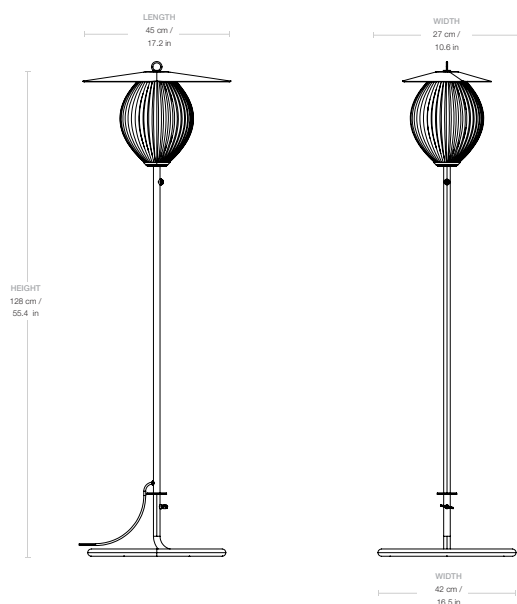

## Satellite Floor Lamp, Outdoor - EU

Designed by Mathieu Matégot - 1950ies

---

---

### ITEM NUMBER

Satellite Floor Lamp - Outdoor (Cream White Semi Matt)	10115991
Satellite Floor Lamp - Outdoor (Mustard Gold Semi Matt)	10116599

### DESCRIPTION

Building on the Satellite Collection of whimsical, modernist sculptural lamps, the Satellite Outdoor Pendant and Satellite Outdoor Floor Lamp are GUBI's first lighting designs created specifically for outdoor use. Based on Mathieu Matégot's original design concept from 1953, the designs feature an ovoid shade crafted from a perforated sheet of stainless steel, topped with an aluminum cap that helps direct the light. Playful and modern even 70 years after their first creation, both Satellite designs are ideal for installation on covered patios, verandas, or other sheltered dining areas. Two sizes of pendant are available, and both the pendants and the floor lamp are available with a semi-matt shade in either Cream White or Mustard Gold.

## Dimensions

LAMP WIDTH	45 cm
LAMP DEPTH	42 cm
LAMP HEIGHT	128 cm
SHADE DIAMETER	Ø 22 cm
HAT WIDTH	45 cm
HAT DEPTH	27 cm
HAT HEIGHT	2,5 cm
CORD LENGTH	200 cm

---