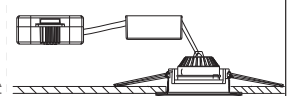

3x

3x

6x

(+MA326) PSPU 01/20

942.92_942.93
942.94_942.95
942.96_942.97

942.98_942.99
943.00_943.01
943.02_943.03
943.04_943.05

942.92_942.93
942.94_942.95
942.96_942.97

IP20

IP23

942.98_942.99_943.00
943.01_943.02_943.03
943.04_943.05

IP20

IP44

A

Safety Instructions
 Nr. 1, 4, 5, 7 off

item number	hole size
942.92_942.93 942.94_942.95	ø54mm
942.96_942.97	ø55mm
942.98_942.99 943.00_943.01 943.02_943.03 943.04_943.05	ø54mm