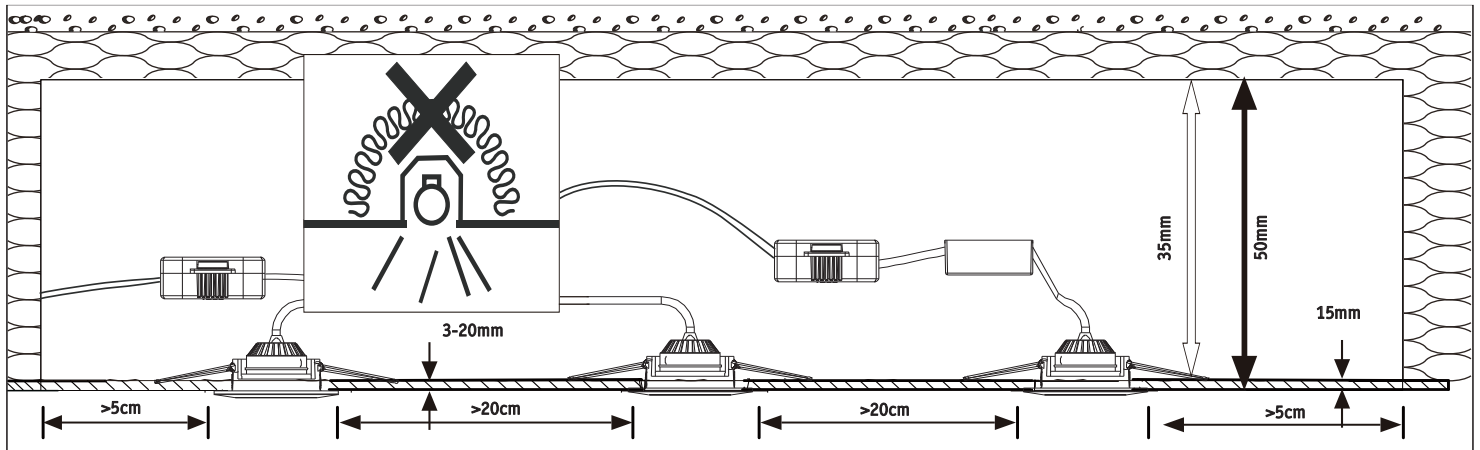

3x

3x

6x

(+MA326) PSPU 01/20

942.92_942.93
942.94_942.95
942.96_942.97

942.98_942.99
943.00_943.01
943.02_943.03
943.04_943.05

942.92_942.93
942.94_942.95
942.96_942.97

IP20

IP23

942.98_942.99_943.00
943.01_943.02_943.03
943.04_943.05

IP20

IP44

A

Safety Instructions
 Nr. 1, 4, 5, 7 off

item number	hole size
942.92_942.93 942.94_942.95	ø54mm
942.96_942.97	ø55mm
942.98_942.99 943.00_943.01 943.02_943.03 943.04_943.05	ø54mm