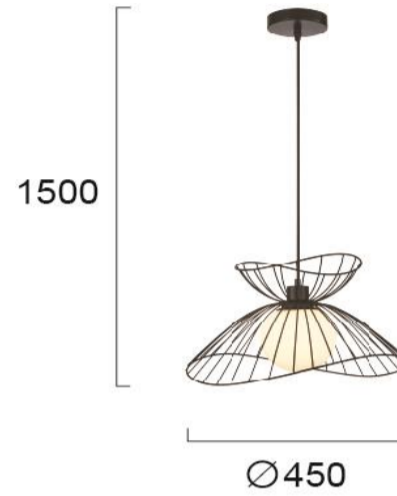

Product Datasheet

Code	4275100
Description	Pendant Light Black Belinda
Family	BELINDA
Type	PENDANT
Type of Lamp	E27
Watt	1 x Max 40W
Volt	220-240 VAC
Hertz	50-60 Hz
Class	Class II
IP	IP20
Environment	Indoor
Color	OPAL WHITE / BLACK
Material	GLASS / ELECTROSTATIC PAINTED STEEL
Length	D:450
Height	H:1500
Width	