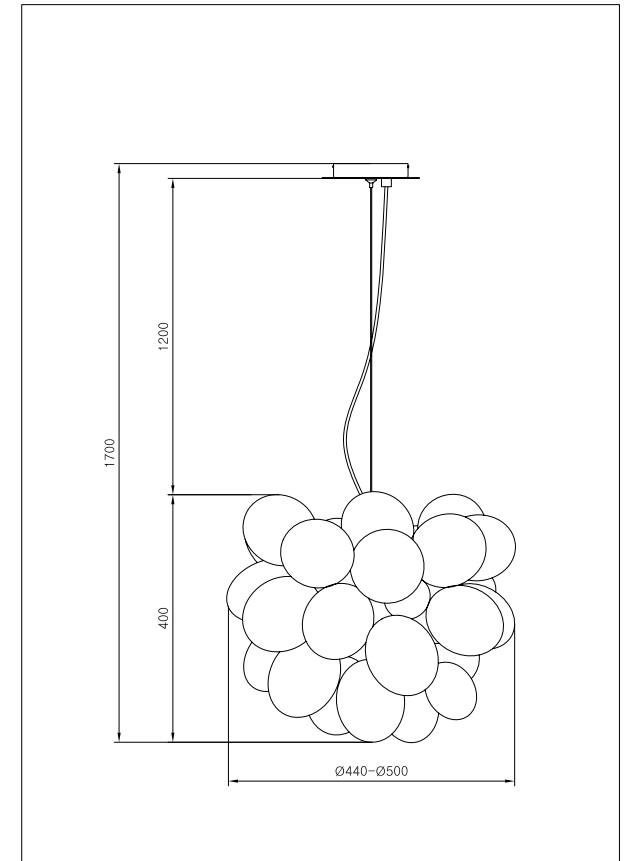

# Instruction

MOD112-08-G

8 x G9 (28W)

Model: MOD112-08-G  
Collection: Modern  
Series: Balbo

Pendant Lamps