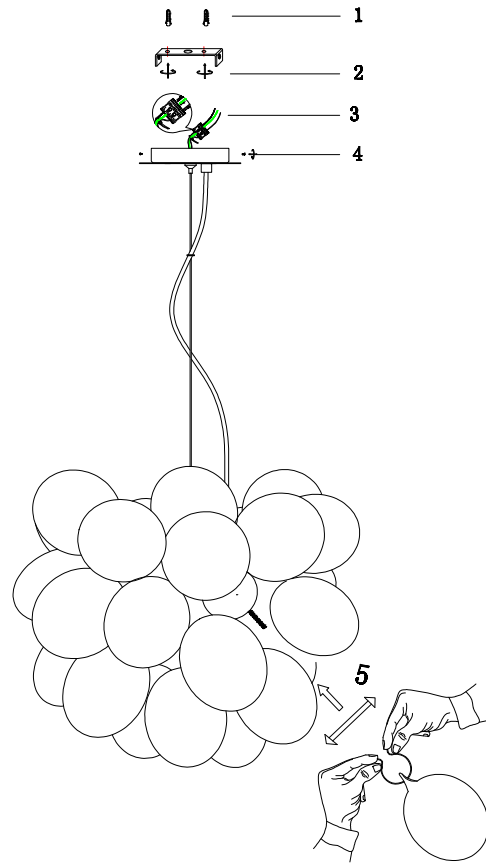

# Instruction

MOD112-08-G

8 x G9 (28W)

Model: MOD112-08-G  
Collection: Modern  
Series: Balbo

Pendant Lamps