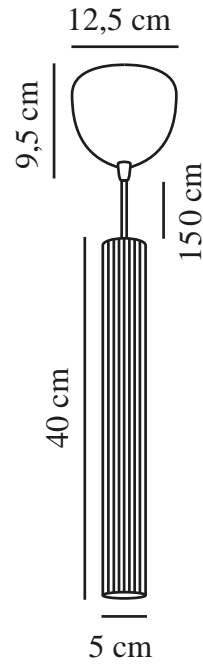

VICO | PENDANT | BROWN METALLIC

2412103018

nordlux®

Voltage (V): 220-240 Volt
IP degree: IP20
Maximum bulb wattage (W): 5
Class (Class 1, Class 2, Class 3):
Class 2 (Double isolated)
Socket type: GU10
Parallel connection: False

Primary material: Metal
Secondary material: Plastic
Colour of the cable: Black
Length of the cable (cm): 150
Surface material of the cable:
Textile
Is the cable replaceable: False
Colour: Brown metallic

Height (cm): 40
Width (cm): 5
Shade Diameter (cm): 5
Shade Height (cm): 40
Length (cm): 5

EAN: 5704924018374
TUN: 2378755
Item Number: 2412103018
Pcs Per Master Carton: 3

Sales Box Height (cm): 56
Sales Box Width(cm): 14
Sales Box Depth (cm): 14
Sales Box Volume m³: 0.011
Product net weight (kg): 0.607

- Scandinavian minimalism • Slimline design
- Easily adjustable cable length

The Vico series embodies Scandinavian elegance through its minimalist, streamlined design. The fluted surface adds a subtle but interesting effect. Vico emits a downward-facing light and can be used in a row, in a cluster or alone to emphasise certain elements in your interior.