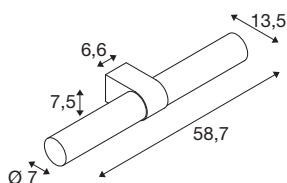

LYGANT double

wall-mounted light, 3000K, 11W, chrome

The LYGANT wall-mounted light brings modern, elegant and exclusive SLV design to every bathroom. The premium stainless steel-finished, two-lamp version is available in four trendsetting colours. The opaque internal diffuser emits a warm-white (3000K), colour-neutral light (CRI>90) via the transparent glass shade with lines to create a feel-good oasis in any room. Thanks to its IP44 protection class, the LYGANT is naturally also protected against water spray.

TECHNICAL DATA

Item no.	1007619
IP Code	IP44
Assembly	Surface
Assembly details	Wall
Primary nominal voltage	220-240V ~50/60Hz
Secondary power / voltage	500 mA
Safety class	I
Wattage	11 W
Minimum ambient temperature	-20 °C
Maximum ambient temperature	35 °C
Number of luminaires at LS B16A	74
Number of luminaires at LS C16A	149
Level of inrush current	15 A
Duration of inrush current	100 µs
Stroboscopic effect (SVM)	0.02
Lumen	800 lm
Colour temperature	3000 Kelvin
Color	chrome
CRI	90
LXXBXX data	L70B50
Service life	30000 h
Risk Group	0

Light Source

1807498	
---------	---

Length	13.5 cm
Width	7.5 cm
Height	58.7 cm
Net weight	2.2 kg
Gross weight	2.354 kg
BIG WHITE Page	325