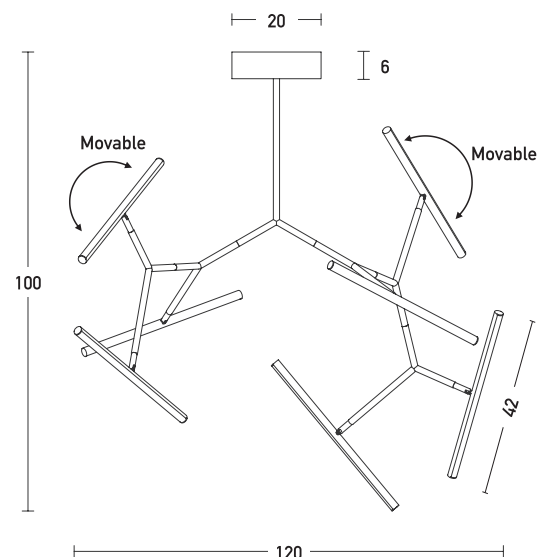

Product Data Sheet

Date: 04/06/2021
www.zambelislights.gr

Code 2072

Color: Sandy Black
 Gold Matt

Indoor Lighting

Power	68W
Voltage	220-240V
Operating Frequency	50/60Hz
Color Temperature	3000K
Lumen	5440Lm
Cri	80
Dimensions	L: 120cm W: 50cm H: 100cm
Base	Ø: 20cm H: 6cm
Dimmable Triac	○
Material	Aluminium - Silicon
Special Feature	Movable Profile 42cm , Ø: 2cm

Description

Indoor Pendant Led light by Aluminium and Silicon in Sandy Black color with Gold Matt Details. Light with Movable Profiles.

5213010011835