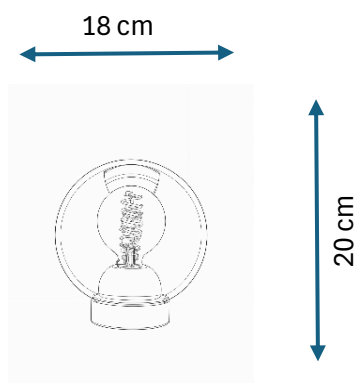

PRODUCT DATASHEET

Bubbles Table Ø18 Blue - 5705639743261

**halo
design**

COPENHAGEN

GENERAL INFORMATION

Product Code	743261
Collection	Halo Design
Product Category	Table
Product family	Bubbles
Use	Indoor
Application Environment	Table

DIMENTION & WEIGHT

Width (mm)	180
Height (mm)	200
Depth (mm)	180
Weight gram	700

MATERIAL & COLOR

Product Color	Blue
Main Material(s)	Metal/Glass

TECHNICAL INFORMATION

IP Classification	IP20
Dimmable	No
Type:	Table
Flicker Metric	00:00
Stroboscopic Effect Metric	00:00
LED module replaceable	No
Socket type	E27

PHOTOMETRICAL DATA

Luminous Flux	
Colour Temperature (K)	
Color Rendering Index (CRI)	

ELECTRICAL DATA

Energy Consumption (kWh/1000h)	
Standby Power (kWh/1000h)	
Input voltage	230-240

CERTIFICATES

Certificates	CE
Energy Efficiency Class	
EPREL ID	
EPREL URL	