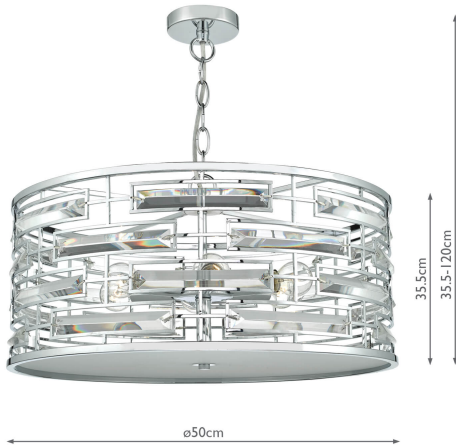

SEV0650

Seville 6 Light Pendant K9 Crystal Polished Chrome

RRP
£288.00 (inc VAT)

TECHNICAL DATA

Measurements	H min36 - max120 x Ø50cm
Shade Measurements	H22 x Ø50cm
Fixing Plate Dimensions	H2 x Ø10cm
Finish	Polished Chrome, Clear Faceted Crystal
Material	Crystal, Metal
Cable Material	Clear
Nett Weight (kg)	7 kg
Primary Light:	
Lamp	6 x 60w max SES GB
Recommended Lamp	BUL-E14-LED-15

IP Rating	IP20
Suitable	Indoor
Electrical Class	Class II, Double Insulated