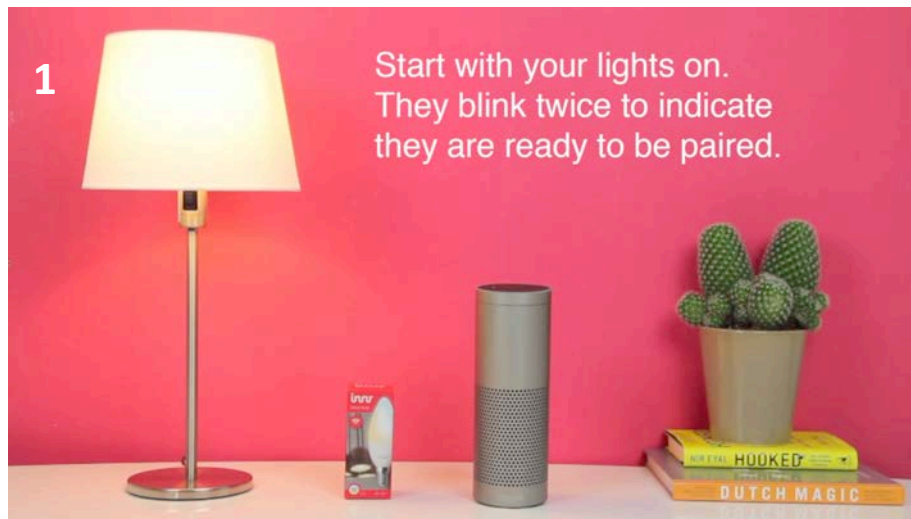

Pairing Innr bulbs to the Echo Plus

Your Echo Plus will respond: "Starting discovery. This"
→ Turn on your Innr lights **one by one**.

Your bulbs will breathe when they have been picked up by your Echo Plus.

Alexa tells you when the search is finished. Rename your lights in the app.

YouTube movie: <https://youtu.be/uy1ufHMS4DM>