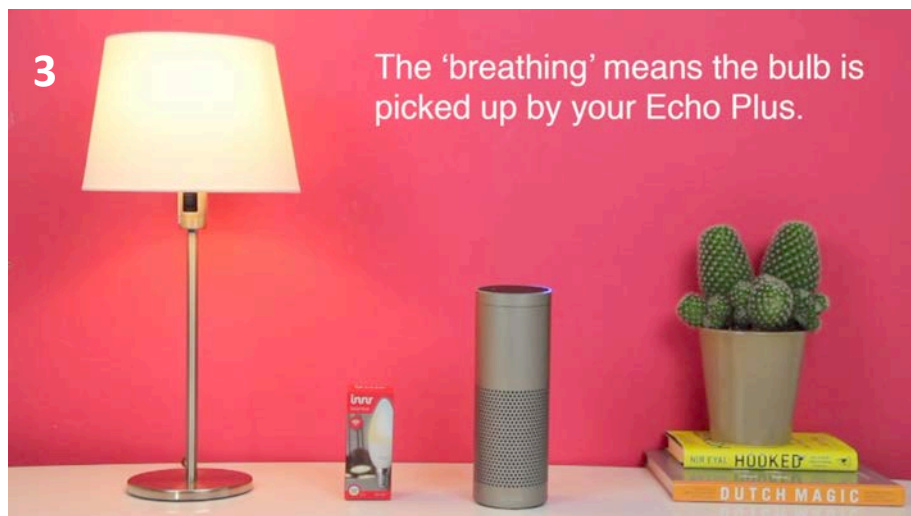

Pairing Innr bulbs to the Echo Plus

Your Echo Plus will respond: "Starting discovery. This"
→ Turn on your Innr lights **one by one**.

Your bulbs will breathe when they have been picked up by your Echo Plus.

Alexa tells you when the search is finished. Rename your lights in the app.

YouTube movie: <https://youtu.be/uy1ufHMS4DM>