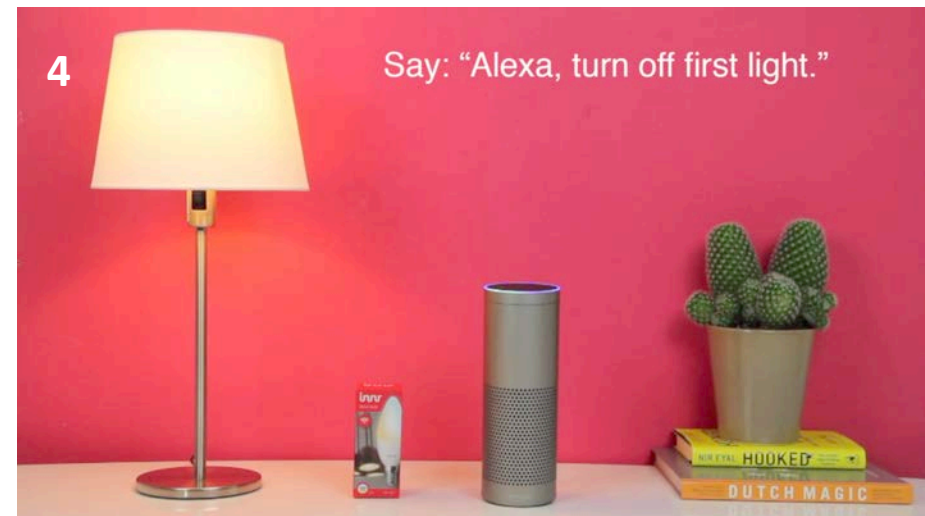

Pairing Innr bulbs to the Echo Plus

Your Echo Plus will respond: "Starting discovery. This"
→ Turn on your Innr lights **one by one**.

Your bulbs will breathe when they have been picked up by your Echo Plus.

Alexa tells you when the search is finished. Rename your lights in the app.

YouTube movie: <https://youtu.be/uy1ufHMS4DM>