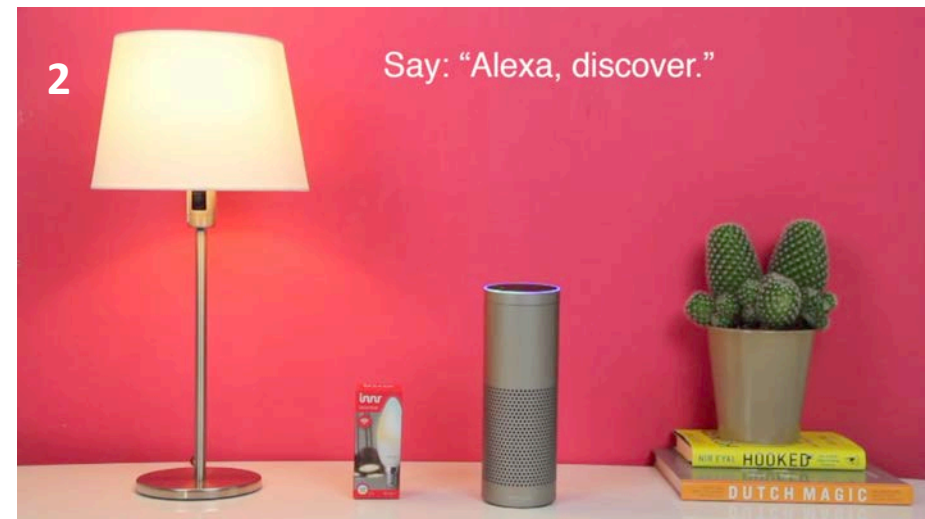

Pairing Innr bulbs to the Echo Plus

Your Echo Plus will respond: "Starting discovery. This"
→ Turn on your Innr lights **one by one**.

Your bulbs will breathe when they have been picked up by your Echo Plus.

Alexa tells you when the search is finished. Rename your lights in the app.

YouTube movie: <https://youtu.be/uy1ufHMS4DM>