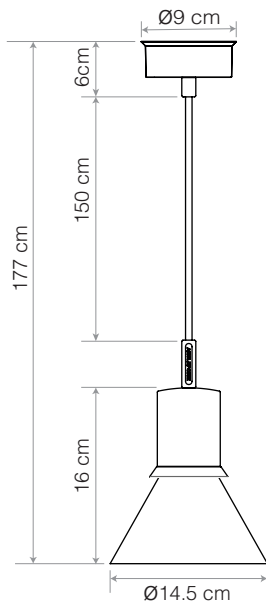

Type 80™ Pendant

ANGLEPOISE®

Type 80™ Collection | Technical Sheet

Launched In 2019 | Designed by Sir Kenneth Grange

Product

Pendant - Grey Mist
Pendant - Matte Black
Pendant - Pistachio Green
Pendant - Rose Pink

Description

Distinguished by a striking, graphic profile, Type 80's design is further enhanced by an attractive 'halo' light-escape feature in the shade. Every detail has been carefully considered and precision engineered to deliver streamlined style, ease of use and consistency across the collection.

Materials

- Matt paint and Anodised Aluminium finish
- Aluminium shade
- Anodised machined Collars
- Aluminium and Steel Ceiling Rose
- IP20 rating

Dimensions

- Shade Diameter: $\varnothing 14.5$ cm
- Shade Height: 16cm
- Ceiling rose diameter: $\varnothing 9$ cm
- Cable length: 150cm
- Lamp Packaging (L x W x H): 18cm x 18cm x 31cm
- Lamp Packaged Weight: 0.85kg

Electrical

- Voltage 220/240V, 50/60Hz
- Class II - Double Insulated
- E27 lamp holder
- Maximum permitted bulb: 10W LED
- Supplied with a compatible 6W LED E27 bulb
  - Luminous Intensity: 600lm
  - Life: 15,000 Hours
  - Non-dimmable
  - Colour Temperature: 2700K
  - CRI (Ra): 80

Bulb
included