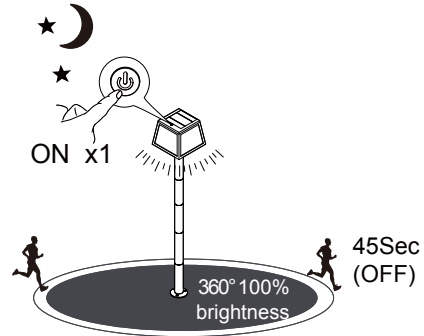

Art.Nr.:901075
www.eglo.com

Mode: 1

Mode: 2

Mode: 3

Frequency: 5725-5875 MHz ,Max.: -10.89dBm