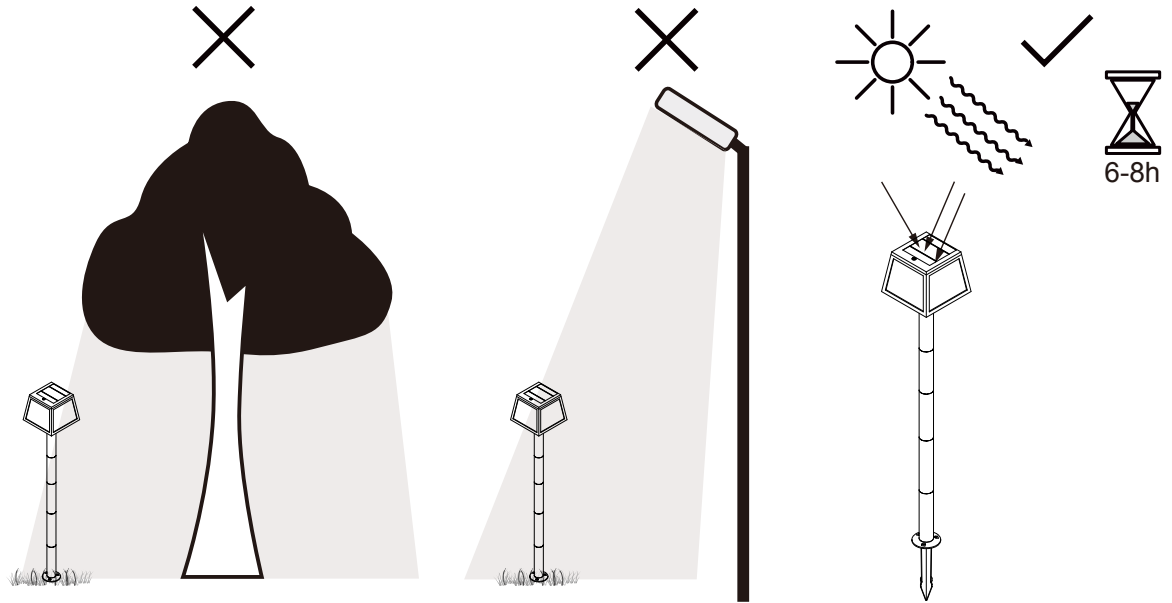

Art.Nr.:901075
www.eglo.com

Mode: 1

Mode: 2

Mode: 3

Frequency: 5725-5875 MHz ,Max.: -10.89dBm