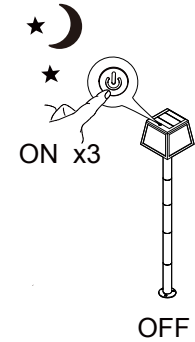

Art.Nr.:901075
www.eglo.com

Mode: 1

Mode: 2

Mode: 3

Frequency: 5725-5875 MHz ,Max.: -10.89dBm