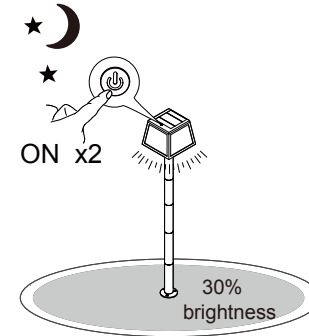

Art.Nr.:901075
www.eglo.com

Mode: 1

Mode: 2

Mode: 3

Frequency: 5725-5875 MHz ,Max.: -10.89dBm