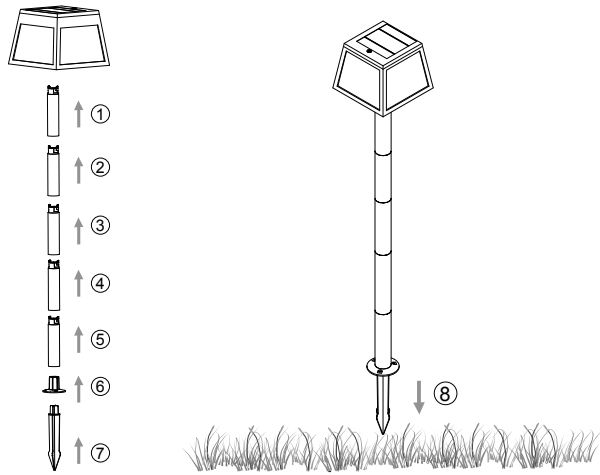

Art.Nr.:901075
www.eglo.com

Mode: 1

Mode: 2

Mode: 3

Frequency: 5725-5875 MHz ,Max.: -10.89dBm