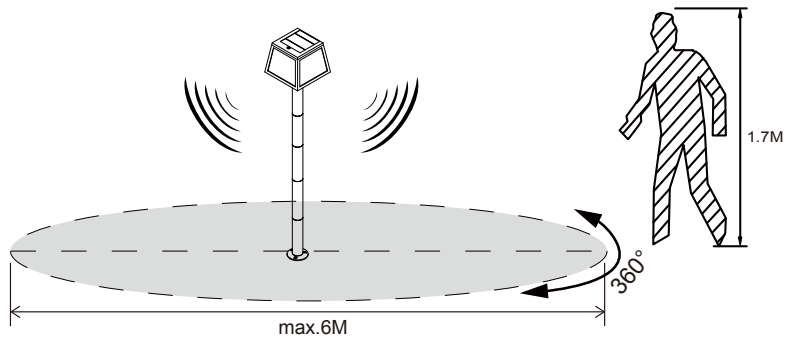

Art.Nr.:901075
www.eglo.com

Mode: 1

Mode: 2

Mode: 3

Frequency: 5725-5875 MHz ,Max.: -10.89dBm