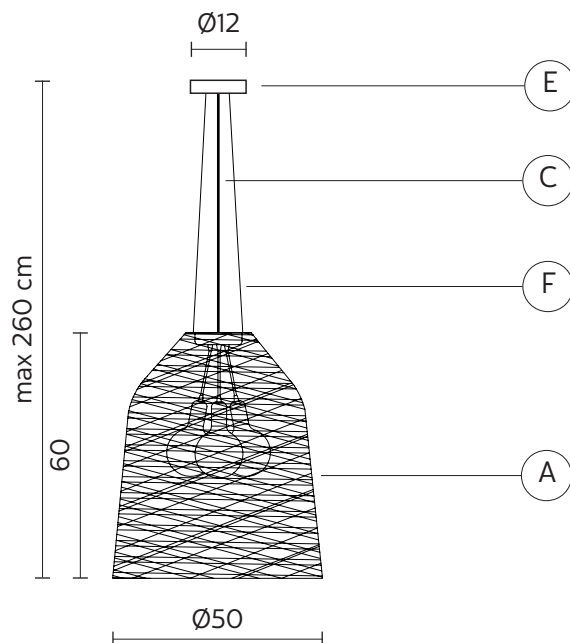

BLACK OUT suspension

Matteo Ugolini design

year 2015

TECHNICAL SHEET - SE101 2B INT

STRUCTURE "A"

material	fiberglass	
colour	white	

CEILING CUP "E"

material	metal
colour	matt white

ELECTRICAL CABLE "C"

material	PVC	
colour	transparent	

SUSPENSION CABLE "F"

material	steel
----------	-------

ELECTRICAL SYSTEM

socket	E27
source	max 3x53w
energy class	from E to A++

PACKAGING

nr. of collis	1
net weight/kg	1,5
gross weight/kg	3,9
packaging/cm	60x60x70

EMISSION OF LIGHT

one-directional

	direct
	filtered
	indirect
	none

CERTIFICATION

IEC	60598-1:2008
EN	60598-1:2008 + A11:2009

IP rate	IP20
bulb	optional

item number **700B**
decorative bulb
E27 - 25w - ≤ 60 lumen
class E