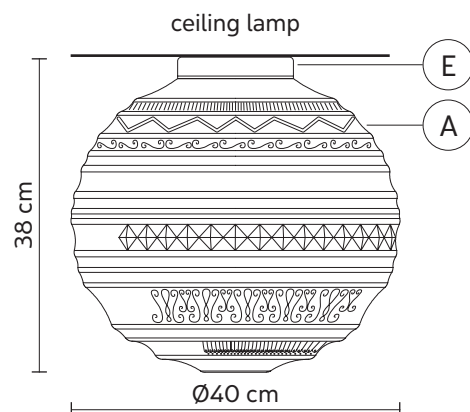

BRILLE ceiling/wall lamp

Matteo Ugolini design

year 2017

DATA SHEET - PL144 2B INT

DIFFUSER "A"

material frosted glass
colour white

CEILING CUP "E"

material metal
colour matt white

ELECTRICAL SYSTEM

socket E27
source 1 x max 105W
energy class da E a A++

PACKAGING

nr. of collis 1
net weight/kg 5,5
gross weight/kg 7,6
packaging/cm 50x50x50

EMISSION OF LIGHT

one directional

CERTIFICATION

IEC 60598-1:2008
EN 60598-1:2008 + A11:2009

IP rate IP20
bulb not provided

wall lamp

COLLECTION

available also as: suspension lamp and table lamp

PL144 1B INT