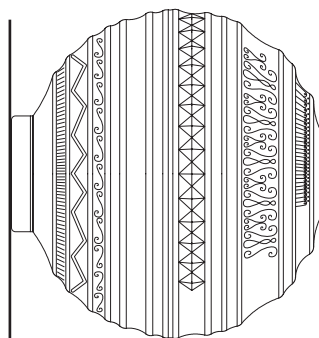

BRILLE ceiling/wall lamp

Matteo Ugolini design

year 2017

DATA SHEET - PL144 2B INT

DIFFUSER "A"

material frosted glass
colour white

CEILING CUP "E"

material metal
colour matt white

ELECTRICAL SYSTEM

socket E27
source 1 x max 105W
energy class da E a A++

PACKAGING

nr. of collis 1
net weight/kg 5,5
gross weight/kg 7,6
packaging/cm 50x50x50

EMISSION OF LIGHT

one directional

CERTIFICATION

IEC 60598-1:2008
EN 60598-1:2008 + A11:2009

IP rate IP20
bulb not provided

wall lamp

COLLECTION

available also as: suspension lamp and table lamp

PL144 1B INT