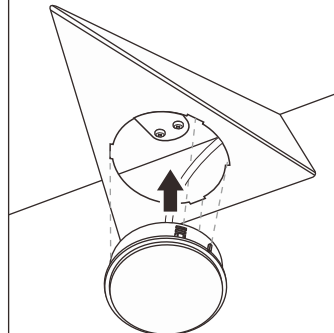

Paulmann

Safety Instructions

1, 2, 3, 4, 7, 8, 11, 12, 13, 14, 16, 17, 18, 19, 20, 33, 34;

Info

www.paulmann.com

Paulmann Licht GmbH
Quezinger Feld 2
31832 Springe
Germany

www.paulmann.com

Art.-Nr.: 999.58
999.59

999.58/59

(+MA 326)PEO 04/20

A

B

C

D

E

Not incl.

Driver: Max.12W

Paulmann
Art.Nr:999.46

Not incl.

Driver: Max.25W

Paulmann
Art.Nr:999.47

Not incl.

Driver: Max.36W

Paulmann
Art.Nr:999.48

Not incl.

Paulmann
Art.Nr:999.76