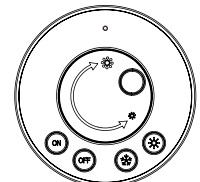

Not incl.

Paulmann
Art.Nr:999.76

Function of keys

Code Matching

(Press the "ON" button one time within 5s of connecting to the controller)

One remote control can control countless controller (99946/99947/99948), but a controller (99946/99947/ 99948) can be only controlled by 4 pcs remote control.