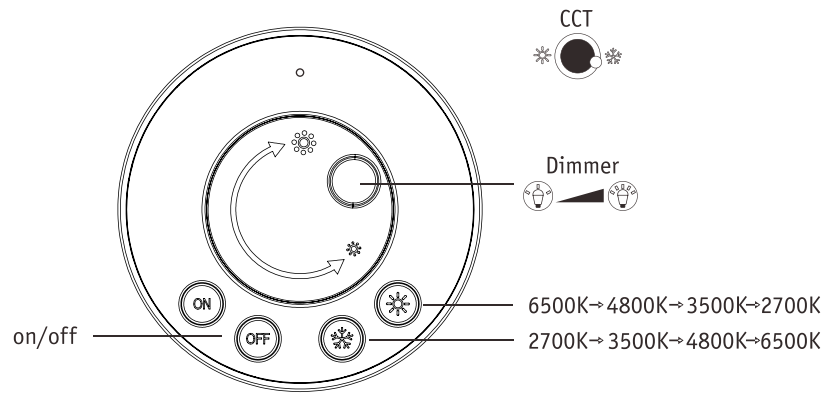

Not incl.

Paulmann
Art.Nr:999.76

Function of keys

Code Matching

(Press the "ON" button one time within 5s of connecting to the controller)

One remote control can control countless controller (99946/99947/99948), but a controller (99946/99947/ 99948) can be only controlled by 4 pcs remote control.