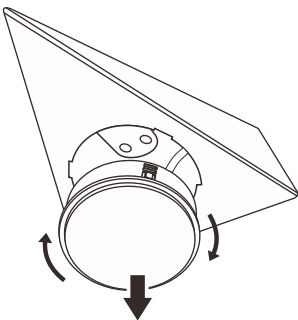

Paulmann

Safety Instructions

1, 2, 3, 4, 7, 8, 11, 12, 13, 14, 16, 17, 18, 19, 20, 33, 34;

Info

www.paulmann.com

Paulmann Licht GmbH
Quezinger Feld 2
31832 Springe
Germany

www.paulmann.com

Art.-Nr.: 999.58
999.59

999.58/59

(+MA 326)PEO 04/20

A

B

C

D

E

Not incl.

Driver: Max.12W

Paulmann
Art.Nr:999.46

Not incl.

Driver: Max.25W

Paulmann
Art.Nr:999.47

Not incl.

Driver: Max.36W

Paulmann
Art.Nr:999.48

Not incl.

Paulmann
Art.Nr:999.76