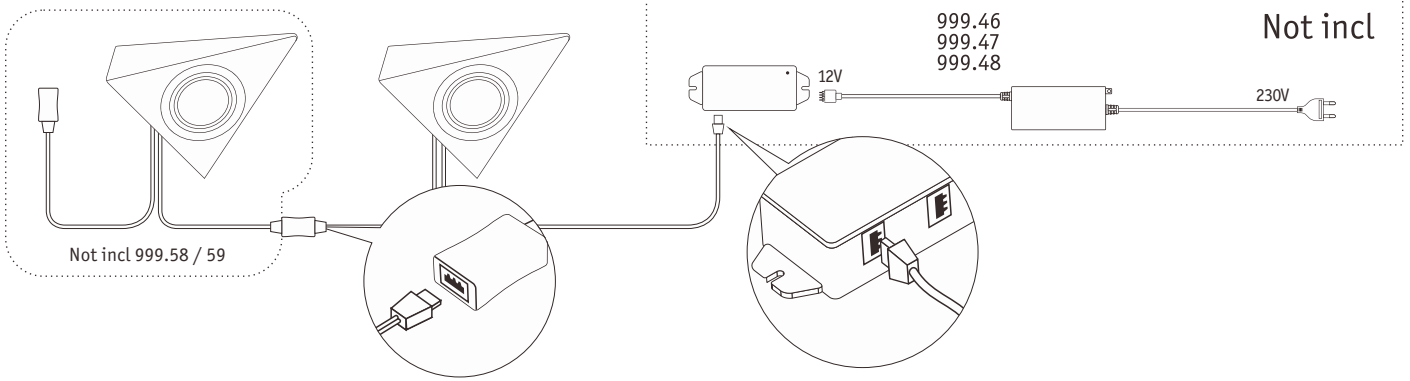

(+MA 326)PEO 04/20

A

B