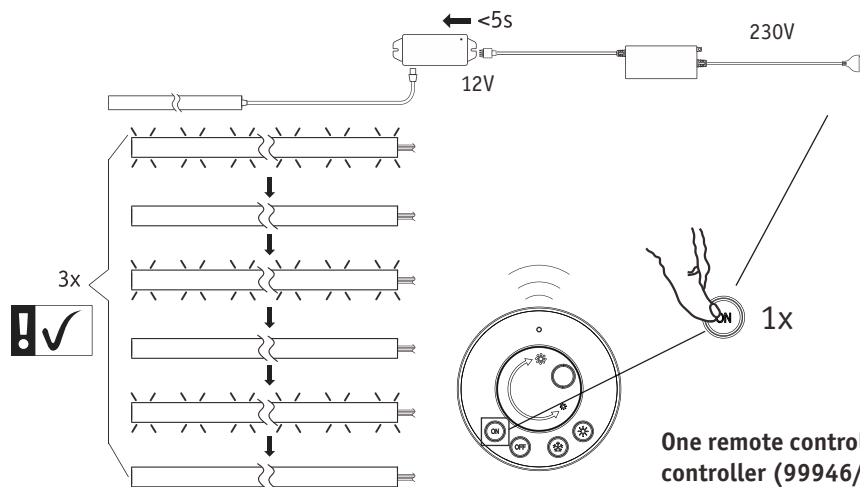

Not incl.

Paulmann
Art.Nr:999.76

Function of keys

Code Matching

(Press the "ON" button one time within 5s of connecting to the controller)

One remote control can control countless controller (99946/99947/99948), but a controller (99946/99947/ 99948) can be only controlled by 4 pcs remote control.

Code Clearing

(Press the "NO" button three times within 5s of cancelling the connection to the controller)

Hiermit erklärt Paulmann Licht, dass der Funkanlagentyp Art.-Nr.: 999.58/999.59 der Richtlinie 2014/53/EU entspricht. Der vollständige