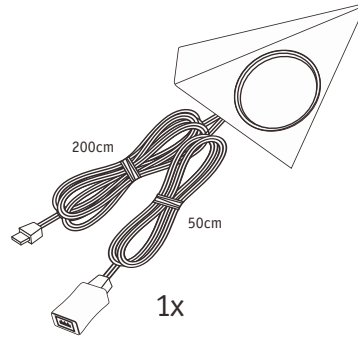

Paulmann

Safety Instructions

1, 2, 3, 4, 7, 8, 11, 12, 13, 14, 16, 17, 18, 19, 20, 33, 34;

Info

www.paulmann.com

Paulmann Licht GmbH
Quezinger Feld 2
31832 Springe
Germany

www.paulmann.com

Art.-Nr.: 999.58
999.59

999.58/59