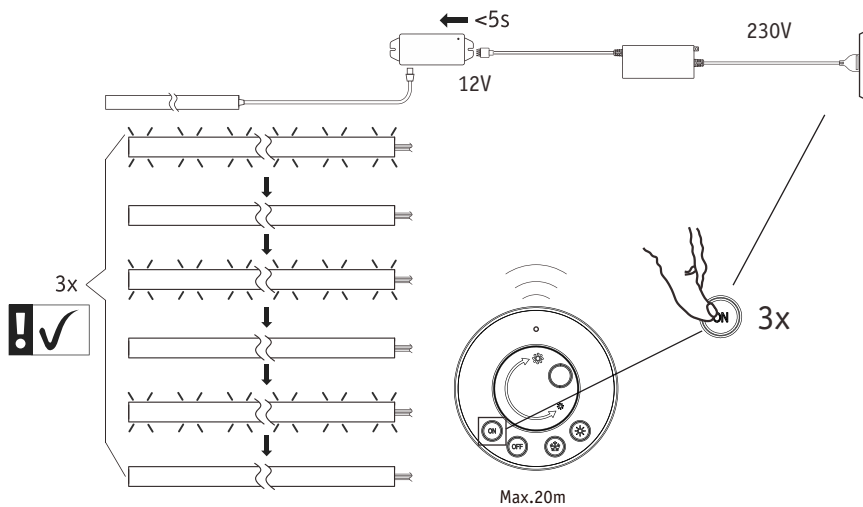

Not incl.

Paulmann
Art.Nr:999.76

Function of keys

Code Matching

(Press the "ON" button one time within 5s of connecting to the controller)

One remote control can control countless controller (99946/99947/99948), but a controller (99946/99947/ 99948) can be only controlled by 4 pcs remote control.

Code Clearing

(Press the "NO" button three times within 5s of cancelling the connection to the controller)

Hiermit erklärt Paulmann Licht, dass der Funkanlagentyp Art.-Nr.: 999.58/999.59 der Richtlinie 2014/53/EU entspricht. Der vollständige