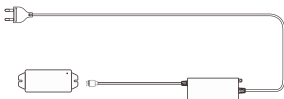

Not incl.

Driver: Max.12W