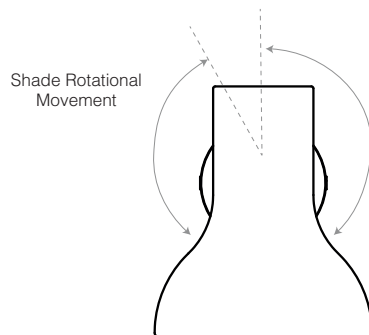

Type 75™ Mini Metallic Wall Light

ANGLEPOISE®

Type 75™ Mini Metallic Collection | Technical Sheet

Launched In 2017 | Designed by Sir Kenneth Grange

Product

Wall Light - Gold Lustre
Wall Light - Copper Lustre
Wall Light - Silver Lustre

Description

Our Type 75™ Mini Metallic wall light is a premium version of our perennially popular, highly flexible Type 75™ Mini wall light. Like its sister light, it is fitted with a shade that can be adjusted to cast both focused and ambient light, but this version also comes in three beautiful, anodised brushed aluminium finishes – Gold, Silver and Copper Lustre.

Materials

- Anodised Brushed Aluminium finish
- Aluminium shade and arm
- Aluminium wall plate
- IP20 rating

Dimensions

- Shade diameter: $\varnothing$ 13cm
- Shade height: 15cm
- Max reach: 23cm (from wall to shade)
- Wall plate diameter: $\varnothing$ 7.5cm
- Light Packaging (L x W x H): 18cm x 15cm x 26cm
- Light Packaged Weight: 0.55kg

Electrical

- Voltage: 220/240V, 50/60Hz
- Class II - Double insulated
- E27 lamp holder
- Maximum permitted bulb: 20W CFL / 10W LED E27
- Push switch on wall plate
- Light can be wired to an external light switch

Bulb not included