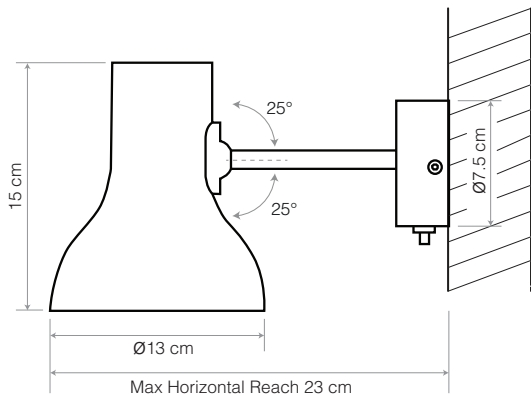

Type 75™ Mini Metallic Wall Light

ANGLEPOISE®

Type 75™ Mini Metallic Collection | Technical Sheet

Launched In 2017 | Designed by Sir Kenneth Grange

Product

Wall Light - Gold Lustre
Wall Light - Copper Lustre
Wall Light - Silver Lustre

Description

Our Type 75™ Mini Metallic wall light is a premium version of our perennially popular, highly flexible Type 75™ Mini wall light. Like its sister light, it is fitted with a shade that can be adjusted to cast both focused and ambient light, but this version also comes in three beautiful, anodised brushed aluminium finishes – Gold, Silver and Copper Lustre.

Materials

- Anodised Brushed Aluminium finish
- Aluminium shade and arm
- Aluminium wall plate
- IP20 rating

Dimensions

- Shade diameter: $\varnothing$ 13cm
- Shade height: 15cm
- Max reach: 23cm (from wall to shade)
- Wall plate diameter: $\varnothing$ 7.5cm
- Light Packaging (L x W x H): 18cm x 15cm x 26cm
- Light Packaged Weight: 0.55kg

Electrical

- Voltage: 220/240V, 50/60Hz
- Class II - Double insulated
- E27 lamp holder
- Maximum permitted bulb: 20W CFL / 10W LED E27
- Push switch on wall plate
- Light can be wired to an external light switch

Bulb not included