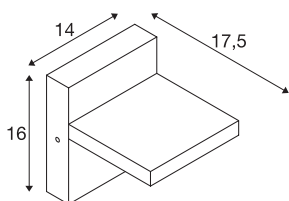

TECHNICAL DATA

Item no.	1002989
Rotating or tilting	tiltable
IP Code	IP 55
Impact resistance class	IK 03
Impact resistance	0.35 Joule
Assembly	Surface
Assembly details	Wall
Primary nominal voltage	100-240V ~50/60Hz
Secondary power / voltage	300 mA
Safety class	I
Wattage	12 W
Minimum ambient temperature	-25 °C
Maximum ambient temperature	40 °C
Level of inrush current	5 A
Duration of inrush current	100 µs
Stroboscopic effect (SVM)	0.02
Lumen	950/980 lm
Colour temperature	3000/4000 Kelvin
Beam angle	100 °
Color	anthracite
CRI	80
LXXBXX data	L70B50

Light Source

	
--	---

Service life	30000 h
Length	14 cm
Height	16 cm
Depth	17.5 cm
Net weight	1.254 kg
Gross weight	1.545 kg
BIG WHITE Page	770