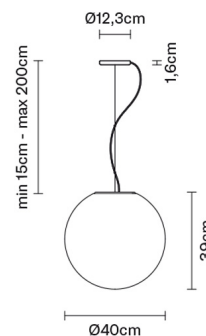

LUMI

**F07A2301**

Alberto Saggia & Valerio Sommella / D&G Studio

**Description**

Pendant lamp with diffuser in satin-finish white blown glass. Supporting structure made of metal or polyester reinforced with glass fibre, painted white.

**Dimensions**

**Voltage**

220-240V

**Socket**

1xE27

**Material**

Glass - Metal

**Light source and alternative bulbs**

cod. A10231C01

E27 1x22W - LED  
Max Watt. 205W

**Available diffuser colours**

White

**Available structure colours**

White

**Included accessories**

Off-center cable fastener

**Not included accessories**

Bulb

**Weight Lamp**

Net: 3.32 kg

**Packaging**

Gross weight: 4.51 kg  
Volume: 0.106 m<sup>3</sup>  
Number of boxes: 1

**Specs**

**EAC** IP20