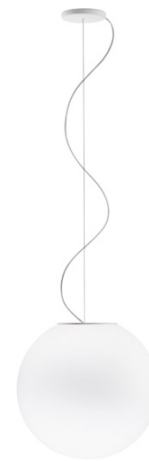

LUMI

**F07A2301**

Alberto Saggia & Valerio Sommella / D&G Studio

**Description**

Pendant lamp with diffuser in satin-finish white blown glass. Supporting structure made of metal or polyester reinforced with glass fibre, painted white.

**Dimensions**

**Voltage**

220-240V

**Socket**

1xE27

**Material**

Glass - Metal

**Light source and alternative bulbs**

cod. A10231C01

E27 1x22W - LED  
Max Watt. 205W

**Available diffuser colours**

White

**Available structure colours**

White

**Included accessories**

Off-center cable fastener