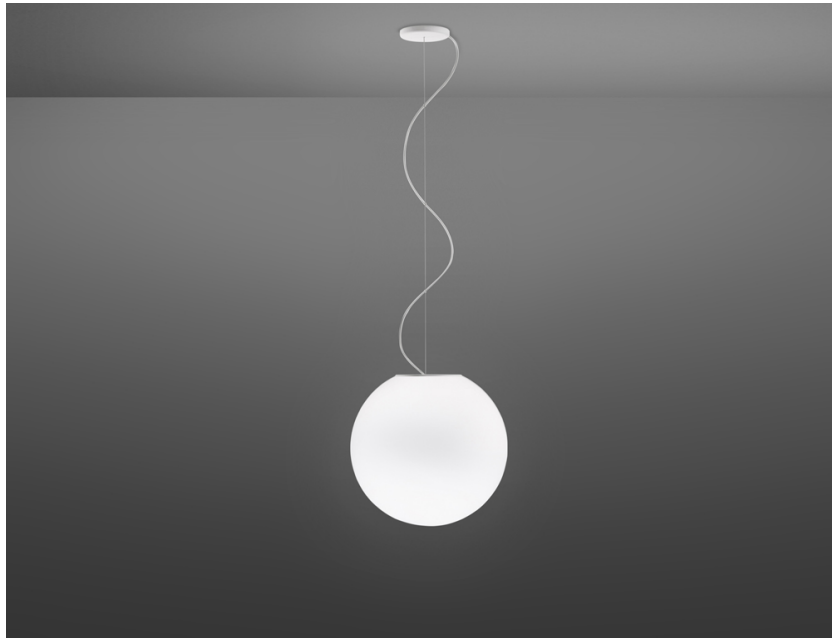

LUMI

**F07A2301**

Alberto Saggia & Valerio Sommella / D&G Studio

**Description**

Pendant lamp with diffuser in satin-finish white blown glass. Supporting structure made of metal or polyester reinforced with glass fibre, painted white.

**Dimensions**

**Voltage**

220-240V

**Socket**

1xE27

**Material**

Glass - Metal

**Light source and alternative bulbs**

cod. A10231C01

E27 1x22W - LED  
Max Watt. 205W

**Available diffuser colours**

White

**Available structure colours**

White

**Included accessories**

Off-center cable fastener