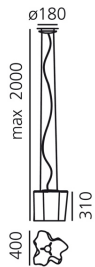

## LUMINAIRE

- Watt: **116W**
- Voltage: **220V-240V**
- Delivered lumens output: **2870lm**
- CCT: **2900K**

## Notes

Available in four sizes and in four configurations: single, on line, 3x120° and 4x90°. Its modular shape lends itself to the creation and realisation of customized compositions, supplied as special project. Logico nano track is available with track adapter.

## DIMENSIONS

- Width: **cm 40**
- Height: **cm 31**
- Base Diameter: **cm 18**
- Max Height from ceiling: **cm 200**

## ALTERNATIVE SOURCES

- Category: **LED RETROFIT**
- Number: **1**
- Watt: **15W**