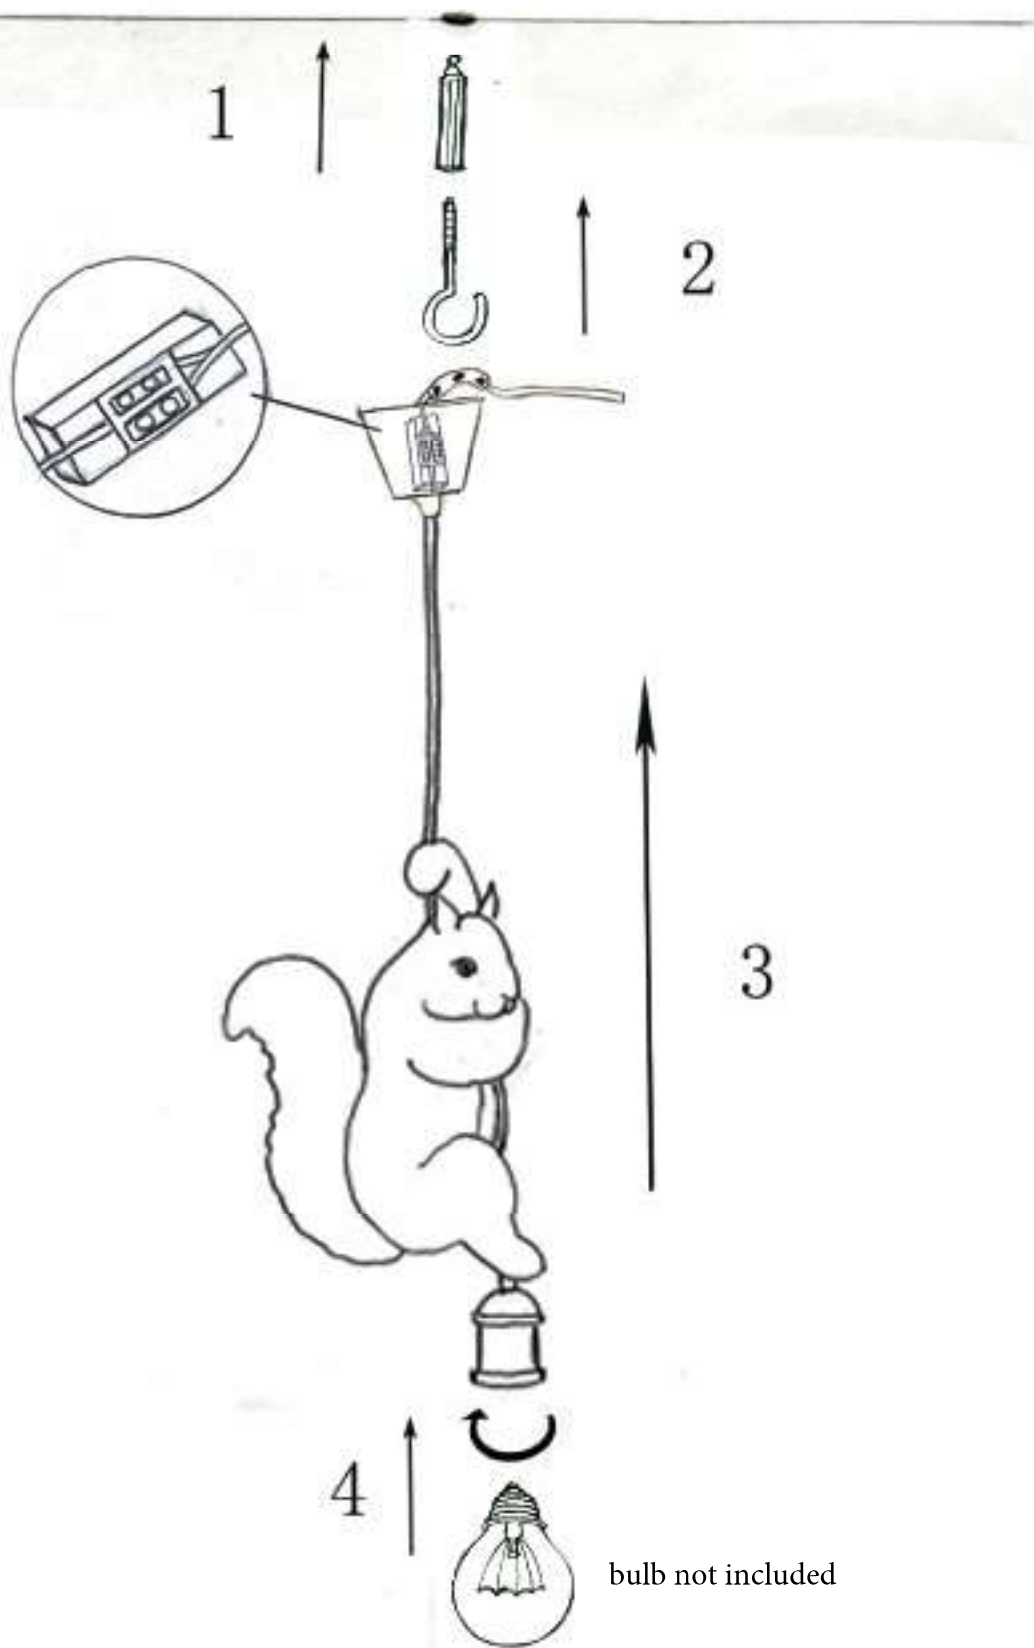

52296 Pendant Lamp Squirrel

KARE
DESIGN

bulb not included