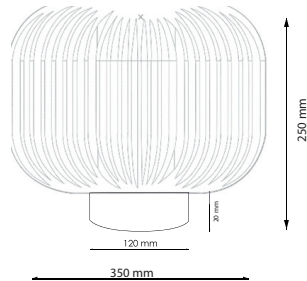

BAMBOO ARIK LEVY

LAMP BAMBOO S
 REFERENCE 20100 ●
 20976 ○

DIMENSIONS

HEIGHT 24 cm
 WIDTH 27 cm
 DEPTH 27 cm
 WEIGHT 0.78 kg
 CABLE LENGHT X cm

MATERIALS

LAMPSHADE bamboo
 BASE metal
 STRUCTURE metal
 CABLE textile

LIGHTING

BULB E27
 INCLUDED No
 LED COMPATIBLE Yes
 WATTAGE Inc. 60W
 CFL. 32W
 LED. 5-15W
 SWITCH/DIMMER No

COLORS

LAMPSHADE ● ○
 BASE ● ○
 STRUCTURE ● ○
 CABLE ● ○

PACKAGING

HEIGHT 21 cm
 WIDTH 21 cm
 DEPTH 16 cm
 WEIGHT (WITH BOX) . 1 kg

BOX 1

HEIGHT 25,5 cm
 WIDTH 33 cm
 DEPTH 34 cm
 WEIGHT (WITH BOX) . 1 kg

BOX 2

NORMS

CE yes
 IP 20
 CLASS II