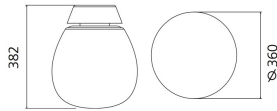

Empatia 36 Wall/ceiling

Carlotta de Bevilacqua, Paola di Arianello

IP20    Dimmerable: 

LUMINAIRE

- Watt: **24W**
- Voltage: **220-240V**
- Delivered lumens output: **1273lm**
- CCT: **3000K**
- Efficiency: **51%**
- Efficacy: **53.06lm/W**
- CRI: **90**
- Dimmable Typology: **Push**

PRODUCT CODE: 1822010A

FEATURES

- Article Code: **1822010A**
- Colour: **White**
- Installation: **WallCeiling**
- Material: **Blown glass, methacrylate, aluminum**
- Series: **Design Collection**
- design by: **Carlotta de Bevilacqua, Paola di Arianello**

DIMENSIONS

- Height: **cm 38.2**
- Diameter: **cm 36**
- Impact Resistance: **N/D**
- Glow Wire Test: **650°C**

SOURCES INCLUDED

- Category: **Led**
- Number: **1**
- Watt: **26W**
- Color temperature (K): **3000K**
- CRI: **90**