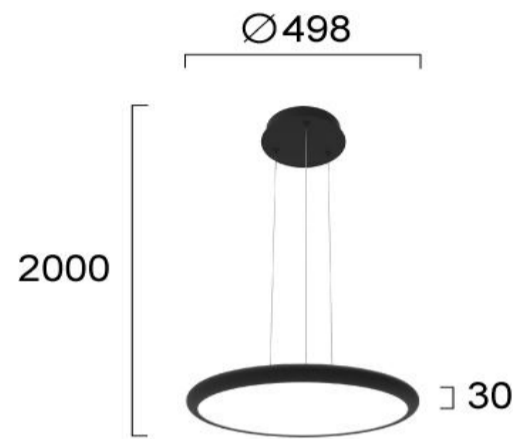

Product Datasheet

Code	4340801
Description	Pendant Light Black Benett
Family	BENETT
Type	PENDANT
Type of Lamp	LED module
Watt	46W
Volt	220-240V AC
Hertz	50/60 Hz
Class	Class II
IP	IP20
Environment	Indoor
Color	BLACK
Material	ALUMINIUM/ACRYLIC
Length	D:498
Height	H:2000
Width	
Kelvin	3000K
Lumen	2935Lm
Beam Angle	Beam Angle 120* / CRI 98
Dimmable	Dimmable (Triac dimming)