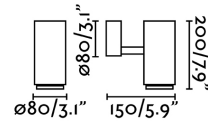

Specifications

Bulb:	CREE LED 8.5W 3000K 635Lm
Bulb included:	Yes
Transformer:	Driver
Transformer included:	Yes
Voltage:	100-240V
Operating Frequency:	
IP:	64
Class:	I
Material:	Aluminium and PMMA diffuser
Recommended bulb:	
Length:	78 mm
Height:	198 mm
Diameter:	77 Ø
Net Weight:	0.40 kg
Volume:	0.00293 m3