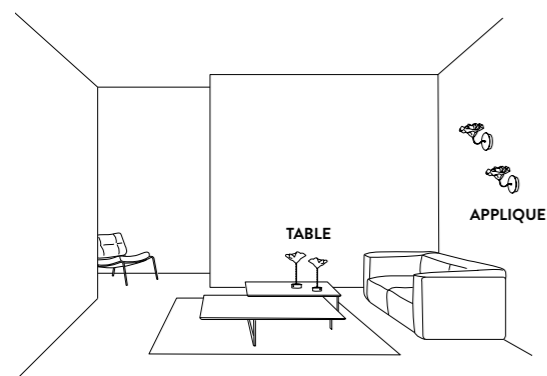

PRODUCT / PRODOTTO	DIMENSIONS / MISURE	COLOUR/COLORE	CODE / CODICE
LAFLEUR APPLIQUE Bulbs: 1 X 3W G4 Dimmable LED Bulbs Power Supply: 110~220Vac / 12 Vdc Dimmable with Triac With: Bulb included (450 lmn - 2900 / 3000 K) Made of: Lentiflex® / Copper Wires and Painted iron structure Additional dimming system Dali, Bluetooth, Casambi, upon request Weight: net Kg 0,6 - gross Kg 1,2 Package: 27 x 27,5 x h. 25 cm	about/circa 18 cm (about 7") about/circa 16 cm (about 6") 14 cm (5 - 1/2") 12 cm (4 - 3/4") about/circa 22 cm (about 8 - 1/2") Stated dimension may vary by several cm/inches as the the blossom-decor is handcrafted L'ingombro dichiarato potrebbe variare di qualche cm/inches poiché la corolla- diffusore realizzata a mano	☐ PRISMA ☒ VELVET	LAF97APP0000LE000 LAF97APP0000LE000

LAFLEUR ENTIRE COLLECTION