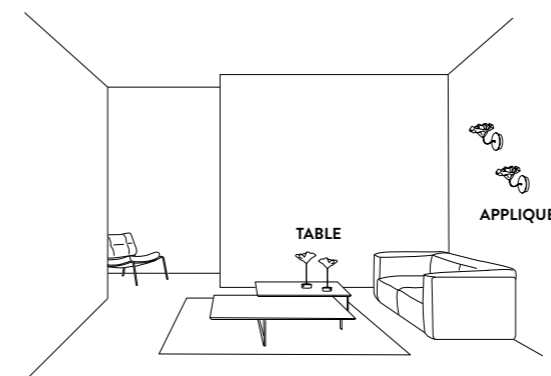

FINISHES

LAFLEUR ENTIRE COLLECTION