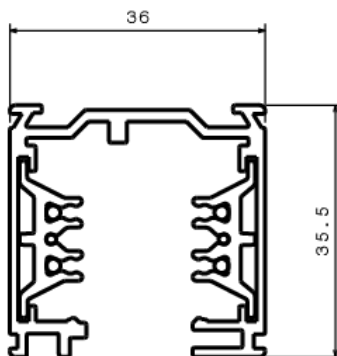

## BINARIO LKM DALI TRIFASE QUADRO 2 MT NE

Code: 7540-20-30

Light Kit Main Square is a three-phase track system with 3 circuits, available in four different lengths for installation on the ceiling or on the wall. The range, which also includes recessed tracks, is suitable for several installation needs, The complete range of accessories makes LKM extremely flexible and versatile in lighting design. Power supply 230/250V. Industrial power supply 380/440V. Total load 16A.

### General specifications

Designer	Ivela Design Team
Installation environment	Interior
Native mounting type	Surface mounted
Mounting type	Surface mountend
Ideal application locations	Residential, Commercial, Hospitality, Retail, Uffici, Institutional, Sportivo, Pubbic, Industrial
Container product	No
Made in	Italy

### Physical specifications

Shape	Rectangular
Body material	Aluminum
Body finish	Powder-coated
Body color	Black
IP	IP20

#### Ivela Srl

Via B. Buozzi 15 - 20050 Liscate (Milano)  
Tel. +39 02 9500121 - info@ivela.it - [www.ivela.it](http://www.ivela.it)

Frequency (Hz)	50-60
Insulation class	I

**Dimensions and weight**

Length (mm)	2000
Width (mm)	36
Height / Thickness (mm)	35.5