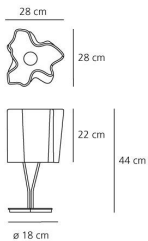

Logico Mini table Fumé/Chrome

Gerhard Reichert, Michele De Lucchi

IP20     

LUMINAIRE

- Watt: **84W**
- Voltage: **220V-240V**
- Delivered lumens output: **1035lm**
- CCT: **2800K**

Notes

Equipped with a touch dimmer to adjust the light intensity.

DESCRIPTION

Materials: Chromed zinc-alloy base, chrome-plated steel structure; blown glass diffuser with polished-silk finish. Three layers blown glass (crystal + silk + crystal) in a mold which is upside down to assure structural consistence to glass. Logico tavolo and Logico tavolo mini have a touch dimmer to adjust the light intensity.

PRODUCT CODE: 0700110A

FEATURES

- Article Code: **0700110A**
- Colour: **Silk gloss / Aluminum gray**
- Installation: **Table**
- Material: **blown glass, steel, zamak**
- Series: **Design Collection**
- Environment: **Indoor**
- Area contract: **Hospitality, Office**
- Emission: **Diffused And Direct**
- design by: **Gerhard Reichert, Michele De Lucchi**

DIMENSIONS

- Length: **cm 28**
- Width: **cm 28**
- Height: **cm 44**
- Base Diameter: **cm 18**
- Impact Resistance: **N/D**
- Glow Wire Test: **N/D°**

NOT INCLUDED SOURCES

- Category: **HALO**
- Number: **3**
- Lbs: **D45**
- Watt: **30W**
- Socket: **E14**