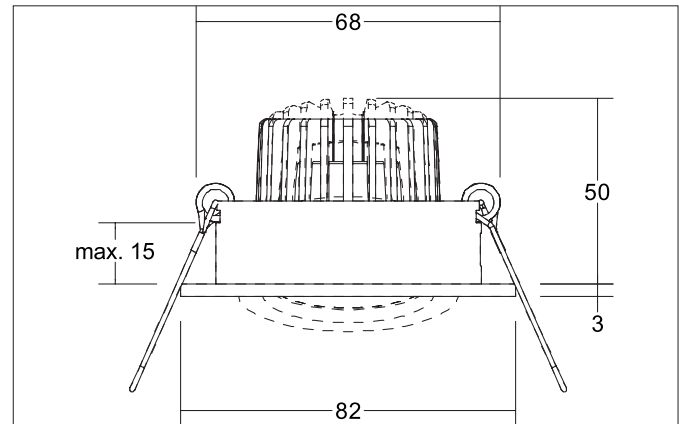

TIRREL-R LED recessed spot set, trailing-edge phase dimmable

Article no. 39143083

Light.
For Generations.**Tender**

LED recessed spot set, trailing-edge phase dimmable, Round. Toolless ceiling installation by installation springs. Ceiling cut-out Ø 68 mm, Installation depth 50 mm, Outer diameter 82 mm, Weight 0,176 kg, Reflector silver with rotationssymmetrical, deep, wide distributed light intensity. optimal light distribution due to a glass transparent cover. Luminous flux 680 lm, Power 1 x 6 W, Light colour warm white, Correlated color temperature (CCT) 3.000 K, Colour rendering index CRI > 80, Housing material: Aluminium / Glass / Plastic, Colour: Black, Permissible ambient temperature (ta): -20 °C - +25 °C, Protection class (EN 61140): II, Degree of protection (DIN EN 60529): IP20, .With electronic driver, Trailing-edge phase dimmable.

Product Benefits

- LED recessed spot in round design made of solid aluminum.
with LED module 6 W (3,000 K) and dimmable converter phase section.
- Ceiling cutout 68 mm, diameter 82 mm, installation depth 50 mm, IP20.
- Pivoting range 25°.
- Large color variation. Without visible snap ring.
- Classic, formally restrained design.
- In the same optics also in GX5,3 or GU10 version and as dimmable DALI set and as a loudspeaker.
- In addition, in the same surface structure and in the same color also available in square version.

TIRREL-R LED recessed spot set, trailing-edge phase dimmable

Article no. 39143083

Light.
For Generations.

Article data	
Article no.	39143083
GTIN	4251433950431
Series name	TIRREL-R
Short description	LED recessed spot set, trailing-edge phase dimmable
Material	Aluminium / Glass / Plastic
Colour	Black
Type of surface	Matt
Shape	Round
Outer diameter	82 mm
Built-in diameter	68 mm
Installation depth	50 mm
Hight	3 mm
Weight	0.176 kg