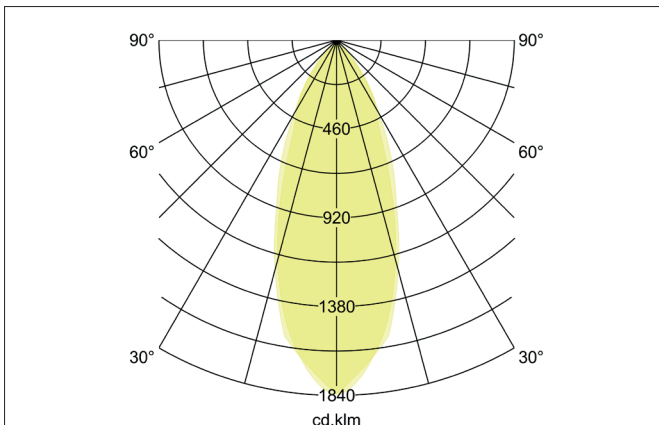

TIRREL-R LED recessed spot set, trailing-edge phase dimmable

Article no. 39143083

Light.
For Generations.**Tender**

LED recessed spot set, trailing-edge phase dimmable, Round. Toolless ceiling installation by installation springs. Ceiling cut-out Ø 68 mm, Installation depth 50 mm, Outer diameter 82 mm, Weight 0,176 kg, Reflector silver with rotationssymmetrical, deep, wide distributed light intensity. optimal light distribution due to a glass transparent cover. Luminous flux 680 lm, Power 1 x 6 W, Light colour warm white, Correlated color temperature (CCT) 3.000 K, Colour rendering index CRI > 80, Housing material: Aluminium / Glass / Plastic, Colour: Black, Permissible ambient temperature (ta): -20 °C - +25 °C, Protection class (EN 61140): II, Degree of protection (DIN EN 60529): IP20, .With electronic driver, Trailing-edge phase dimmable.

Product Benefits

- LED recessed spot in round design made of solid aluminum.
with LED module 6 W (3,000 K) and dimmable converter phase section.
- Ceiling cutout 68 mm, diameter 82 mm, installation depth 50 mm, IP20.
- Pivoting range 25°.
- Large color variation. Without visible snap ring.
- Classic, formally restrained design.
- In the same optics also in GX5,3 or GU10 version and as dimmable DALI set and as a loudspeaker.
- In addition, in the same surface structure and in the same color also available in square version.

Lighting technology	
Colour temperature	3.000 K
Light output	Direct
Luminous flux	680 lm
System efficiency	113 lm/W
Colour rendering	CRI > 80
Reflector	High-gloss
Reflector colour	silver
Beam angle	38°
Light sharing	Symmetric
Adjustable color temperature	No