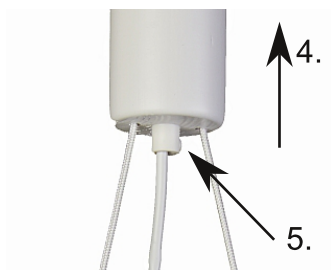

1. Loosen screw and slide down adjusting ring
2. Slide down the canopy

3. Hook the suspension device into the ceiling hook.
(ceiling hook is not included)

4. Push up the canopy
5. Push up adjusting ring and and tighten screw