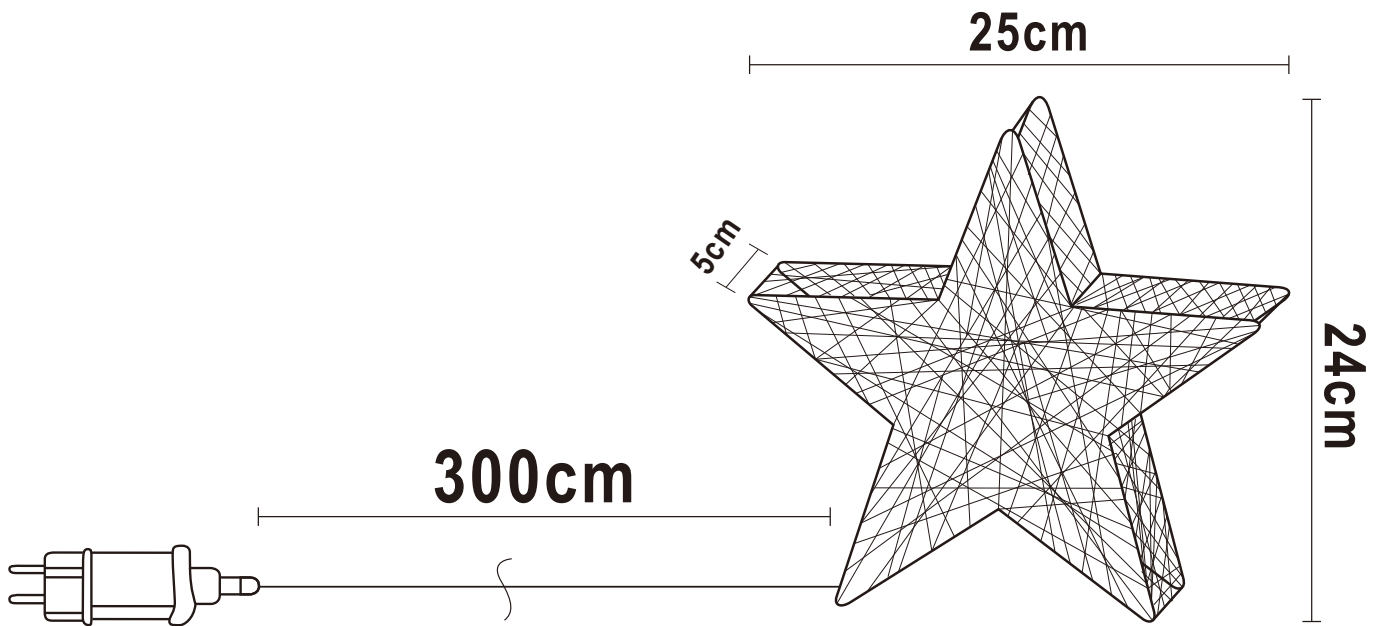

1. ON
2. TIMER (6 Hours On / 18 Hours Off)
3. OFF