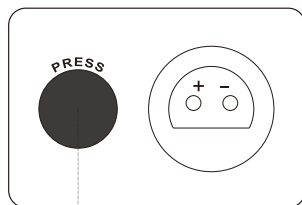

1. ON
2. TIMER (6 Hours On / 18 Hours Off)
3. OFF