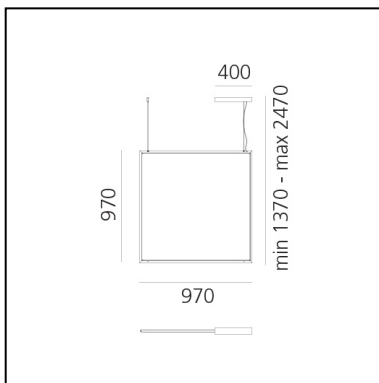

Discovery Space Square - TW - Bronze

Ernesto Gismondi

IP20     Dimmerable: 

LUMINAIRE

- Watt: **44W**
- Voltage: **220-240V**
- Delivered lumens output: **Warm 2579 Cold 2739lm**
- CCT: **2700-6500K**
- Efficiency: **100%**
- Efficacy: **62.25lm/W**
- CRI: **80**
- Dimmable Typology: **Dali**

PRODUCT CODE: 2000060A

FEATURES

- Article Code: **2000060A**
- Colour: **Bronze**
- Installation: **Suspension**
- Material: **Technopolymer, aluminium**
- Series: **Design Collection**
- Environment: **Indoor**
- design by: **Ernesto Gismondi**

DIMENSIONS

- Length: **cm 97**
- Width: **cm 1.7**
- Height: **cm 97**
- Max Height from ceiling: **cm 247**

SOURCES INCLUDED

- Category: **Led TW**
- Number: **1**
- Watt: **42W**
- Color Tolerance: **MacAdam 3SDCM**
- Service Life: **L90 (6K) 50000h**