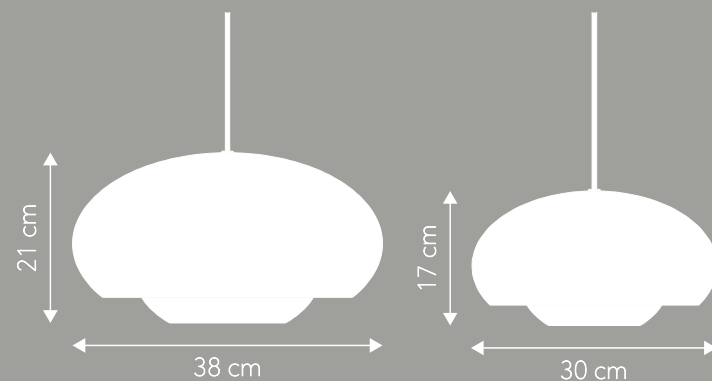

Champ was created by playing with indirect light through curved metal shapes - just as Danish designers have done throughout the ages. With its simple shade, the pendant lamp can hang both high and low, without the light source blinding you - in the same spirit of functionality and craftsmanship that the entire Danish design tradition is built on.

While the name of this winning lamp is short for champion, when viewed in profile, the lamp also looks like a perfectly shaped champignon mushroom, giving Champ a lovely duality.

Materials:
Metal plated

Cord:
300 cm fabric

Ceiling canopy:
ø10xH2 cm. Color as lamp.

Socket/bulb (not incl.)
ø30 cm: E14 max. 25W
ø38 cm: E27 max. 25W
Learn more about e.g. Kelvin, Lumen, Watt - see our homepage. [Click here.](#)

Weight:
Pendant ø30 cm: 1 kg.
Pendant ø38 cm: 1.4 kg.

Box dimensions:
Pendant ø30 cm: 33x21x33 cm. 1.6 kg. gross.
Pendant ø38 cm: 42x25x42 cm. 2.5 kg. gross.

Assembly Instructions:
See and/or download [here.](#)

Press release:
Please feel free to use our press release. [Click here.](#)

High resolution images:
If you need high resolution images - see our images of this model [here.](#)

Instagram ready images.
The correct format for Instagram images can be downloaded [here.](#)