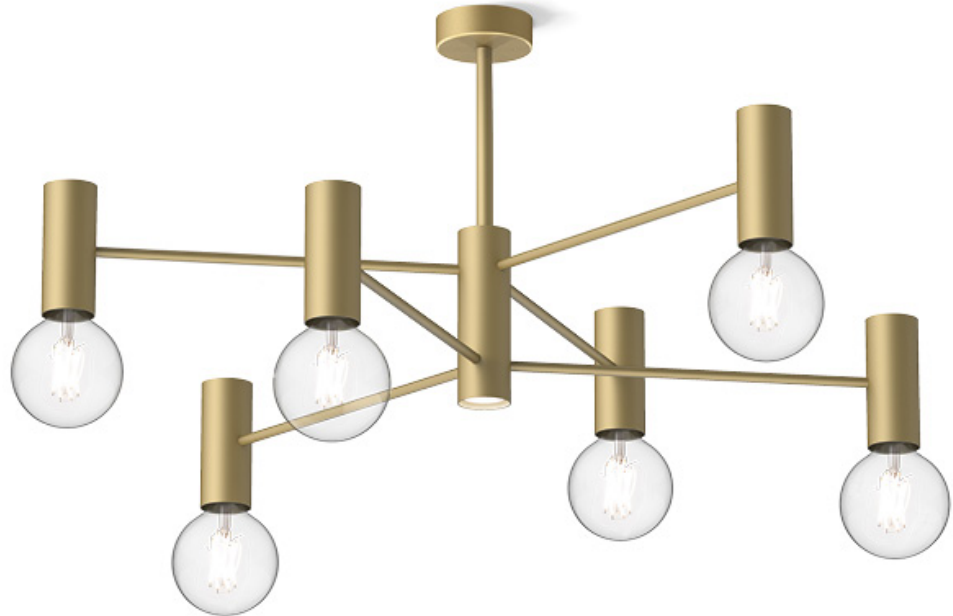

## Technical features

products: Chandelier Pendant lamp  
Paolo Grasselli 2019

<b>Pendant lamp - ø 100</b>	ø 107 x 76 cm 10 Kg	lamp type 12xE27 + 1xGU10 max watt 12 X 42W HES + 1 X 28W HES	CHAESO100G01
<b>Pendant lamp - ø 100</b>	ø 100 x 63 cm 10 Kg	lamp type 13xGU10 max watt 28 W HES	CHAESO100G11
<b>Pendant lamp - ø 140</b>	ø 147 x 76 cm 12 Kg	lamp type 12xE27 + 1xGU10 max watt 12 X 42W HES + 1 X 28W HES	CHAESO140G01
<b>Pendant lamp - ø 140</b>	ø 140 x 63 cm 12 Kg	lamp type 13xGU10 max watt 28 W HES	CHAESO140G11

### Finiture

Colori

White

Gold

Black

Matt gold

Dark teal

Metal structure

Uplight and  
downlight

IP20

\* on demand

Technical features

products: Chandelier Ceiling lamp  
Paolo Grasselli 2019

<b>Ceiling lamp - ø 100</b>	ø 107 x 62 cm 10 Kg	lamp type 6xE27 + 7xGU10 max watt 6 X 42W HES + 7 X 28W HES	CHAEPL100G01
<b>Ceiling lamp - ø 100</b>	ø 100 x 49 cm 10 Kg	lamp type 13xGU10 max watt 28 W HES	CHAEPL100G11
<b>Ceiling lamp - ø 140</b>	ø 147 x 62 cm 12 Kg	lamp type 6xE27 + 7xGU10 max watt 6 X 42W HES + 7 X 28W HES	CHAEPL140G01
<b>Ceiling lamp - ø 140</b>	ø 140 x 49 cm 12 Kg	lamp type 13xGU10 max watt 28 W HES	CHAEPL140G11