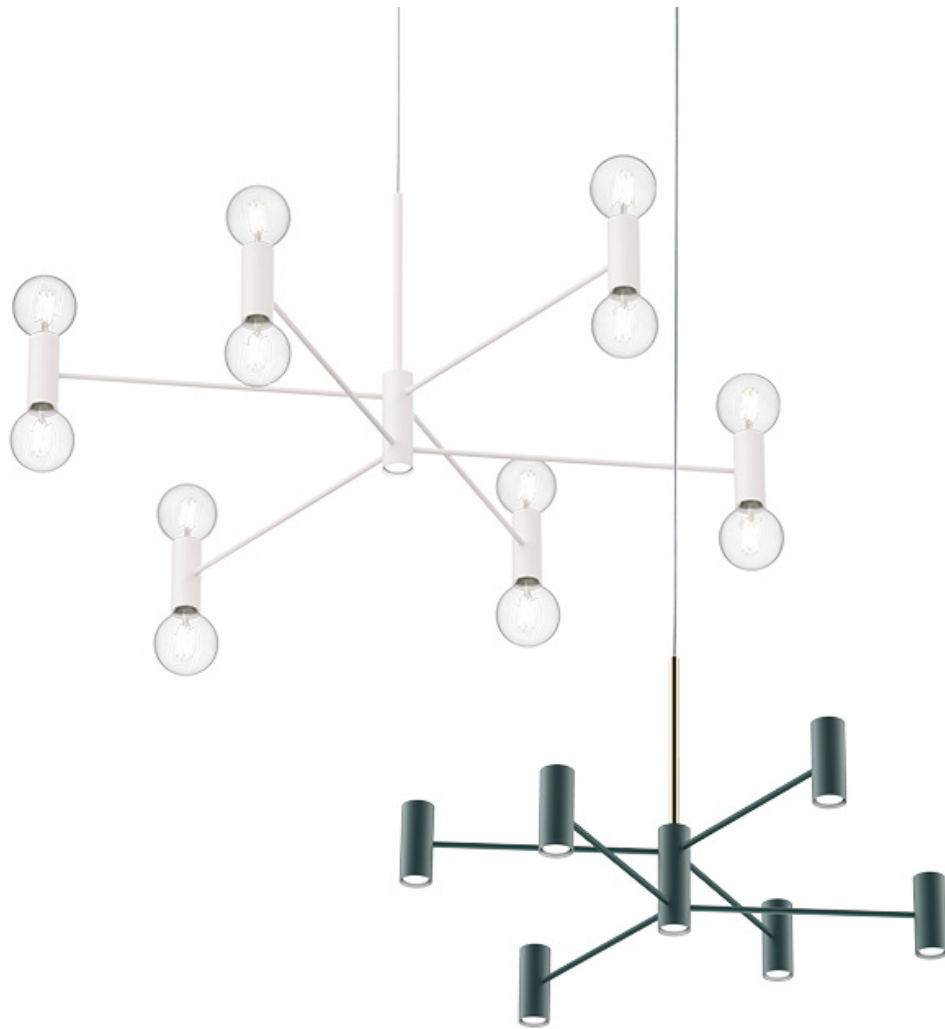

General technical features

products: Chandelier

Paolo Grasselli 2019

Finiture

Colori

White

Gold

Black

Matt gold

Dark teal

Metal structure

Uplight and
downlight

IP20

* on demand

** cable on measure