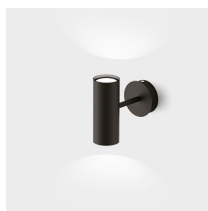

Single wall lamp