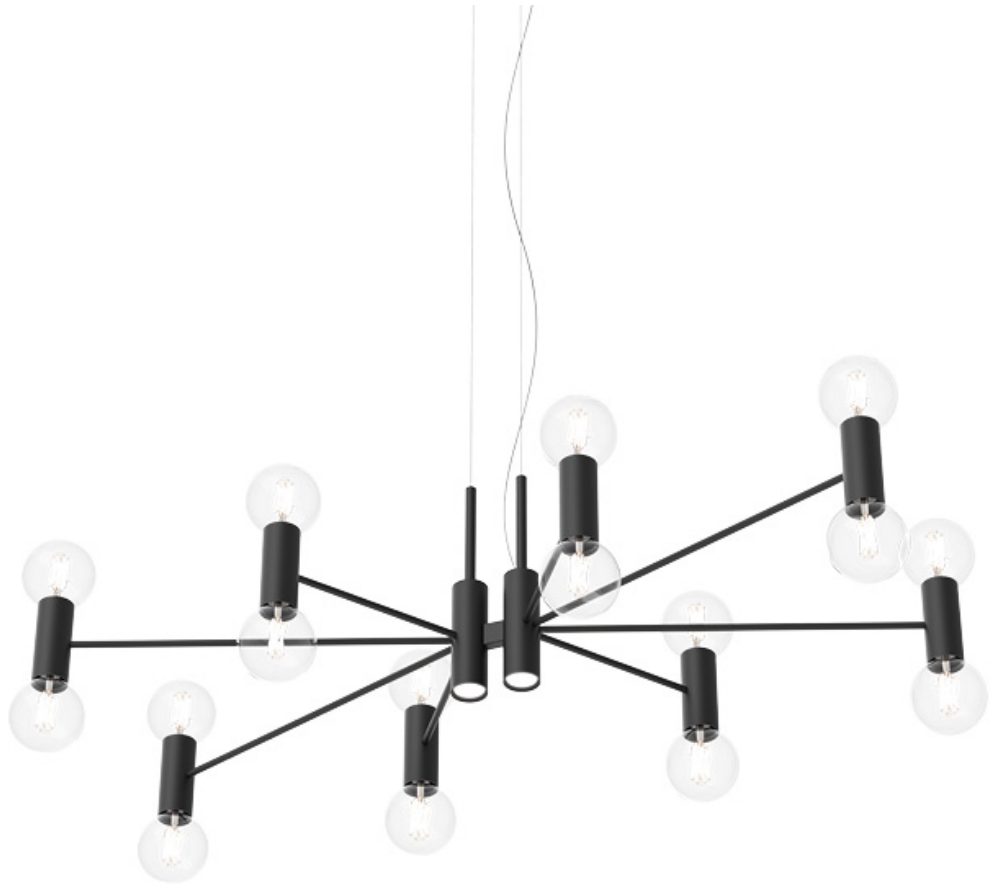

General technical features
products: Chandelier Longue
Paolo Grasselli 2019

Finiture

Colori

White

Gold

Black

Matt gold

Dark teal

Metal structure

Uplight and
downlight

IP20

White

Black

Matt gold

Dark teal

* on demand

** cable on measure