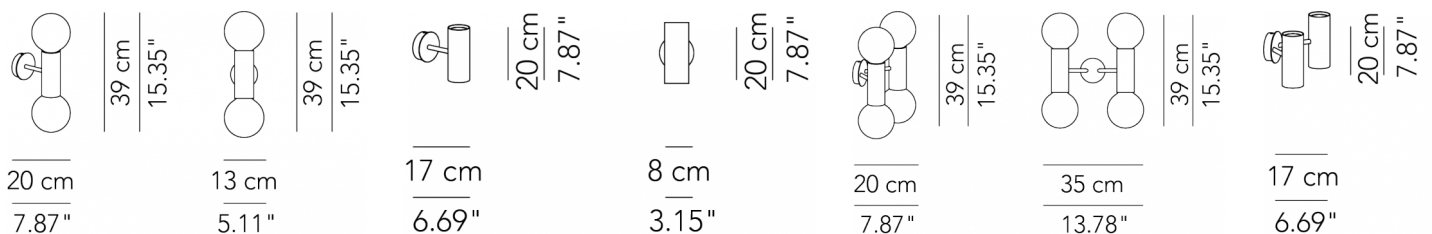

Uplight and  
downlight

IP20

\* on demand

Technical features

products: Chandelier Ceiling lamp  
Paolo Grasselli 2019

<b>Ceiling lamp - ø 100</b>	ø 107 x 62 cm 10 Kg	lamp type 6xE27 + 7xGU10 max watt 6 X 42W HES + 7 X 28W HES	CHAEPL100G01
<b>Ceiling lamp - ø 100</b>	ø 100 x 49 cm 10 Kg	lamp type 13xGU10 max watt 28 W HES	CHAEPL100G11
<b>Ceiling lamp - ø 140</b>	ø 147 x 62 cm 12 Kg	lamp type 6xE27 + 7xGU10 max watt 6 X 42W HES + 7 X 28W HES	CHAEPL140G01
<b>Ceiling lamp - ø 140</b>	ø 140 x 49 cm 12 Kg	lamp type 13xGU10 max watt 28 W HES	CHAEPL140G11

products: Chandelier Wall lamp  
Paolo Grasselli 2019

<b>Wall lamp - single</b>	∅ 13 x 20 x 39 cm 1 Kg	lamp type 2xE27 max watt 42 W HES	CHAEAP010G01
<b>Wall lamp - single</b>	∅ 8 x 17 x 20 cm 1 Kg	lamp type 2xGU10 max watt 28W HES	CHAEAP010G11
<b>Wall lamp - double</b>	∅ 35 x 20 x 39 cm 1 Kg	lamp type 4xE27 max watt 42 W HES	CHAEAP035G01
<b>Wall lamp - double</b>	∅ 29 x 17 x 20 cm 1 Kg	lamp type 4xGU10 max watt 28W	CHAEAP035G11