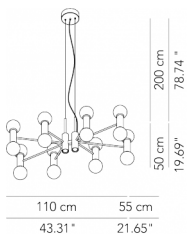

Technical features

products: Chandelier Longue Pendant lamp
Paolo Grasselli 2019

Pendant lamp - L. 100	ø 110 x 55 x 50 cm 12 Kg	lamp type 16xE27 + 2xGU10 max watt 16 X 42W HES + 2 X 28W HES	CHLESO100G01
Pendant lamp - L. 100	ø 105 x 48 x 40 cm 12 Kg	lamp type 18xGU10 max watt 28 W HES	CHLESO100G11
Pendant lamp - L. 150	ø 150 x 70 x 50 cm 14 Kg	lamp type 16xE27 + 2xGU10 max watt 16 X 42W HES + 2 X 28W HES	CHLESO150G01
Pendant lamp - L. 150	ø 140 x 65 x 40 cm 14 Kg	lamp type 18xGU10 max watt 28 W HES	CHLESO150G11