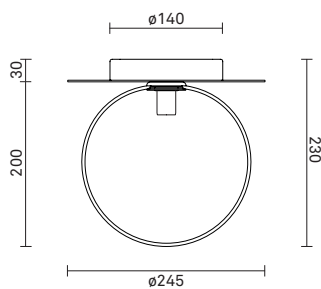

NUURA

LIILA 1 LARGE Light Silver - Optic Clear

Design: Sofie Refer, 2018. EU-model.

Liila 1 Large Wall/Ceiling in mouth-blown Optic Clear glass and Light Silver finish.

Liila Collection has a Nordic simplistic yet sensuous look due to the fine reflections in the glass and metal. The mouth blown glass is elegantly framed by the metal disc in soft metallic finish.

While the version in Optic Clear glass creates sparkling reflections, the version in Opal White glass completes the minimalistic Nordic look.

Liila 1 Large Wall/Ceiling works perfectly single or grouped in a decorative formation. Liila 1 also suits smaller rooms, the bathroom and the entrance hall.

Liila collection:

The Liila collection include the following products:

- **Liila 1 Medium, Wall/Ceiling:** Nordic Gold/ Light Silver, Opal White/Optic Clear Glass
- **Liila 1 Large, Wall/Ceiling:** Nordic Gold/ Light Silver, Opal White/Optic Clear Glass
- **Liila 12, Wall/Ceiling:** Nordic Gold/ Light Silver, Opal White Optic Clear Glass