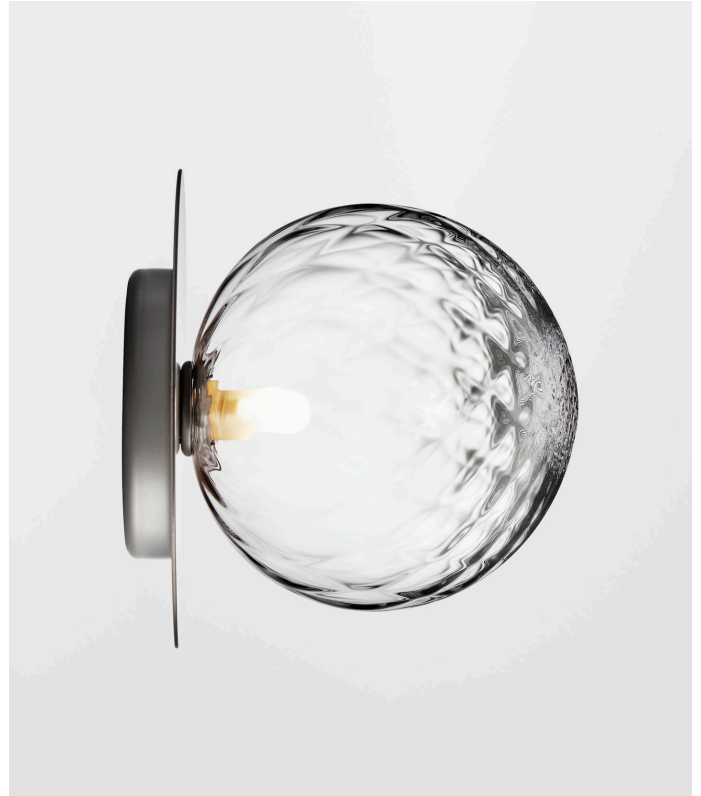

## LIILA 1 LARGE Light Silver - Optic Clear

Design: Sofie Refer, 2018. EU-model.

**Liila 1 Large Wall/Ceiling in mouth-blown Optic Clear glass and Light Silver finish.**

Liila Collection has a Nordic simplistic yet sensuous look due to the fine reflections in the glass and metal. The mouth blown glass is elegantly framed by the metal disc in soft metallic finish.

While the version in Optic Clear glass creates sparkling reflections, the version in Opal White glass completes the minimalistic Nordic look.

**Liila 1 Large Wall/Ceiling** works perfectly single or grouped in a decorative formation. Liila 1 also suits smaller rooms, the bathroom and the entrance hall.

### Liila collection:

The Liila collection include the following products:

- **Liila 1 Medium, Wall/Ceiling:** Nordic Gold/ Light Silver, Opal White/Optic Clear Glass
- **Liila 1 Large, Wall/Ceiling:** Nordic Gold/ Light Silver, Opal White/Optic Clear Glass
- **Liila 12, Wall/Ceiling:** Nordic Gold/ Light Silver, Opal White Optic Clear Glass

## TECHNICAL INFO

**Product no.:** 04490323

**Type:** Wall Light - Indoor

**Colour:**

Glass: Optic Clear

Metal: Light Silver

**Materials:**

Powder coated metal