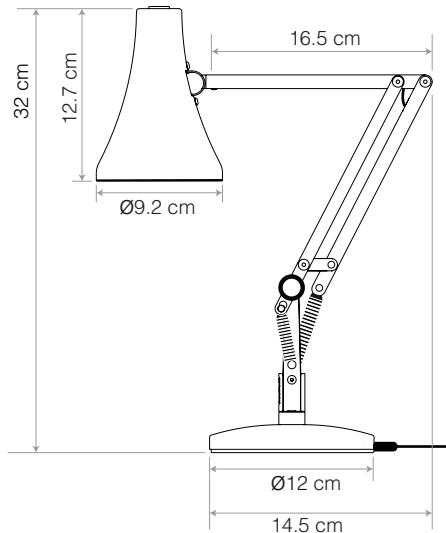

90 Mini Mini Desk Lamp

90 Mini Mini Collection | Technical Sheet

ANGLEPOISE®

Launched In 2012 | Designed by George Carwardine

Max Horizontal Reach 38 cm
Max Vertical Reach 52 cm

Product

Desk Lamp - Carbon Black & Black
Desk Lamp - Warm Silver & Blush
Desk Lamp - Steel Blue & Grey
Desk Lamp - Berry Red & Red

Not recommended for hard contract environments. Please contact your sales manager for more information about contract usage.

Description

Offspring of the ever-popular 1970's Model 90 Anglepoise, our 90 Mini Mini light has all the functionality and personality of a traditional Anglepoise wrapped up in its tiny form. Put this hyper-flexible little light into any position and it will strike the pose that you choose. The LED module integrated into the shade provides a dimmable light source, neatly side-stepping the hassle of bulb replacement. And at 38cm at full stretch, it fits just about anywhere you can think of. Simply plug into a wall socket, portable charger or laptop and you're good to go.

Materials

- Anodised brushed aluminium finish
- Aluminium shade, arms and base cover
- Chrome plated and polycarbonate fittings
- Cast iron base
- IP20 rating

Dimensions

- Shade diameter: $\varnothing 9.2$ cm
- Shade height: 12.7cm
- Max reach: 38cm (from base to shade)
- Base diameter: $\varnothing 12$ cm
- Cable length: 150cm
- Lamp Packaging (L x W x H): 16cm x 16cm x 23.5cm
- Lamp Packaged Weight: 1.55kg