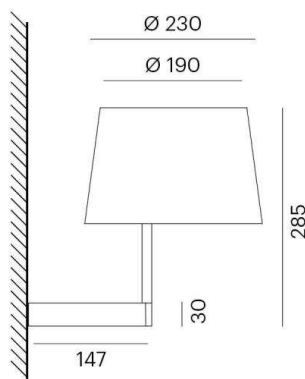

**BIVIO W**

**645-00200000660**

BIVIO SURFACE MOUNTED WALL LUMINAIRE made of aluminium, black matt, similar to RAL 9005, light output direct / indirect, IP20 without shade

**DRAWING**

**LIGHT DISTRIBUTION CURVE**

**TECHNICAL DETAILS**

Bulb type	AGL D45 ECO 30W
No.of bulb holders	1x
Socket	E14
Designer	Michael Raasch
Light output	direct / indirect
Voltage [V]	220-240V 50/60Hz
Material	aluminium
Length [mm]	147
Height [mm]	203
IP protection class	IP20
Voltage class	protection cl. I
Net weight [kg]	0,45
Color lamp	black matt
RAL	9005
EAN-Number	9008905743566
Lifetime [h]	50 000