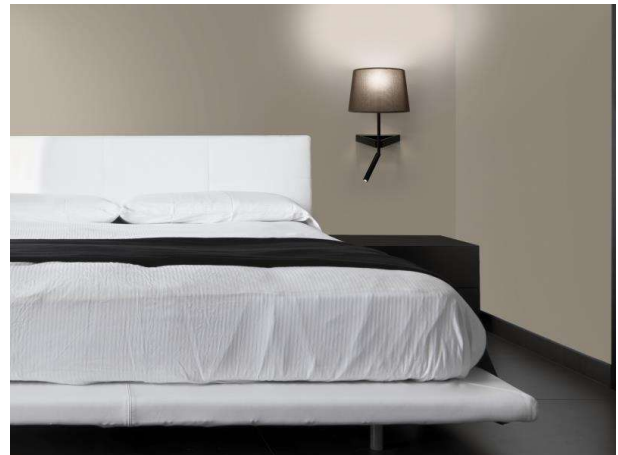

**BIVIO W**

**645-00200000660**

BIVIO SURFACE MOUNTED WALL LUMINAIRE made of aluminium, black matt, similar to RAL 9005, light output direct / indirect, IP20 without shade

**DRAWING**

**LIGHT DISTRIBUTION CURVE**

**TECHNICAL DETAILS**

Bulb type	AGL D45 ECO 30W
No.of bulb holders	1x
Socket	E14
Designer	Michael Raasch
Light output	direct / indirect
Voltage [V]	220-240V 50/60Hz
Material	aluminium
Length [mm]	147
Height [mm]	203
IP protection class	IP20
Voltage class	protection cl. I
Net weight [kg]	0,45
Color lamp	black matt
RAL	9005
EAN-Number	9008905743566
Lifetime [h]	50 000