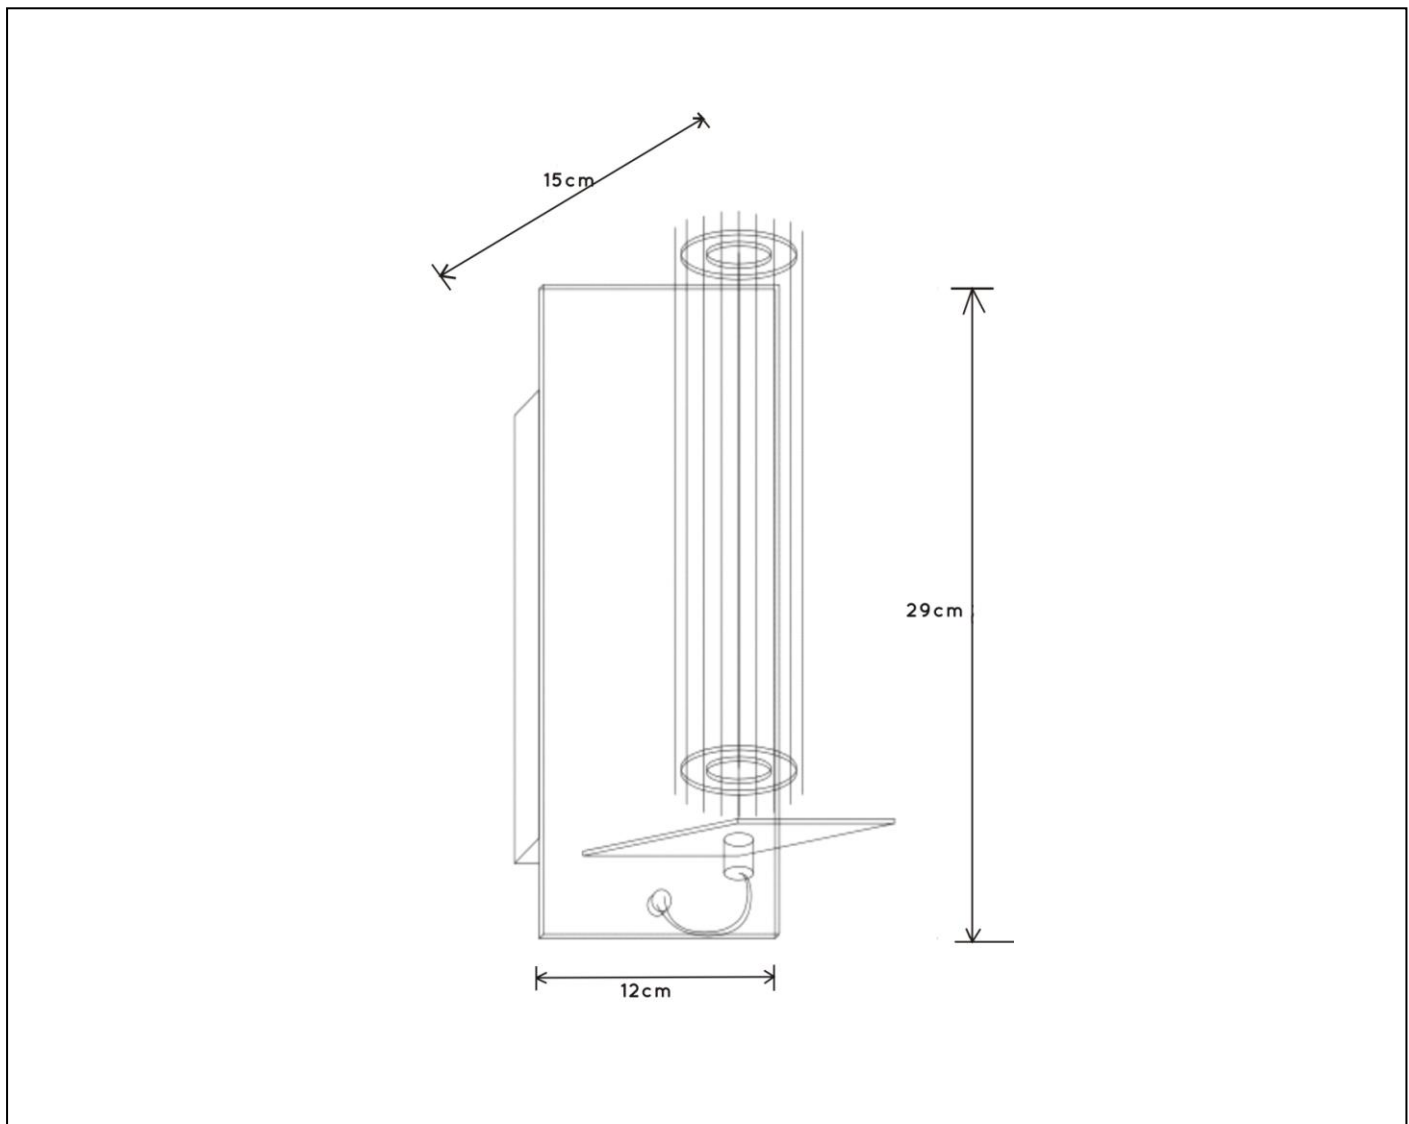

LUCIDE

GENERAL SPECIFICATIONS

RECOMMENDED LUCIDE  
LIGHT SOURCE

49035/20/62

Light source dimmable : Yes

Light source incl. : No

General

Dimensions LxWxH : 12cm x 15cm x 29cm  
Height minimum : 29cm  
Height maximum : 29cm  
Dimensions shade LxWxH : 12 cm x 15cm x 29cm  
Main material : Metal  
Ceiling rose material : Metal  
Color : Sandy black  
Style : Modern  
Shape : Cylinder  
Weight : 2.5kg  
Warranty : 2 years

Product specifications

Dimmable : NO  
Light direction : UP  
Adjustable in height : N/A  
(Before Installation)  
Directional : Not Directional  
Cable : Yes, Cable On Product  
Cable length : 15 cm  
Sensor : Without Sensor  
Control : No Switch Control  
IP-Class : 20  
Electric class : 2  
Light source including ? : No  
Lamp socket : E27  
Light source number : 1  
Power requirements : 220-240V~50Hz  
Bulb type & maximum wattage : E27- max.60W

For more specifications of this product please visit

[www.lucide.com](http://www.lucide.com)

LUCIDE

TECHNICAL DRAWING & DIMENSIONS

# LIONEL

Item number :73206/01/30

EAN code :5411212730411

For more specifications, dimensions please visit

[www.lucide.com](http://www.lucide.com)